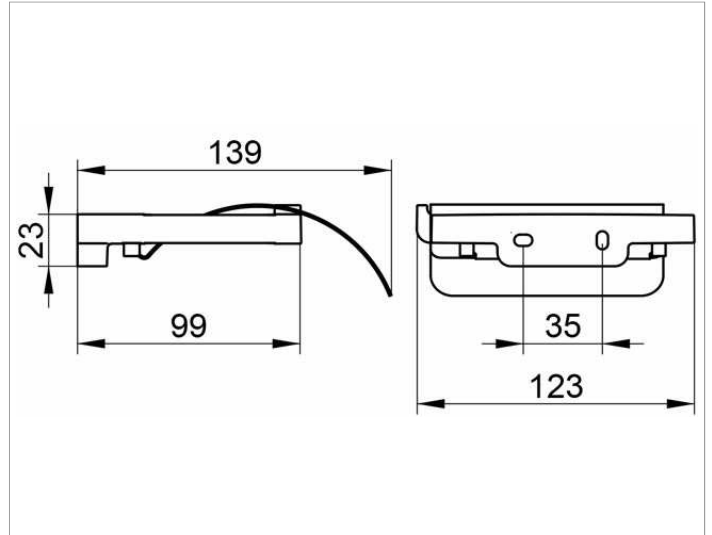

Collection Moll
12760010000 Toilet paper holder

PRODUCT

DRAWING

PRODUCT ATTRIBUTES

with lid
for 100 mm wide paper rolls

SURFACE

chrome-plated

SPECIFICATIONS

KEUCO COLLECTION MOLL toilet paper holder in an esthetic design,
with a beautiful curved lid
Suitable for 100 mm wide toilet rolls
Holder with slightly rounded edges
Width 123 mm, Projection 123m m
The toilet paper holder is fitted with 2 hidden fixing points incl. corrosion-free mounting material