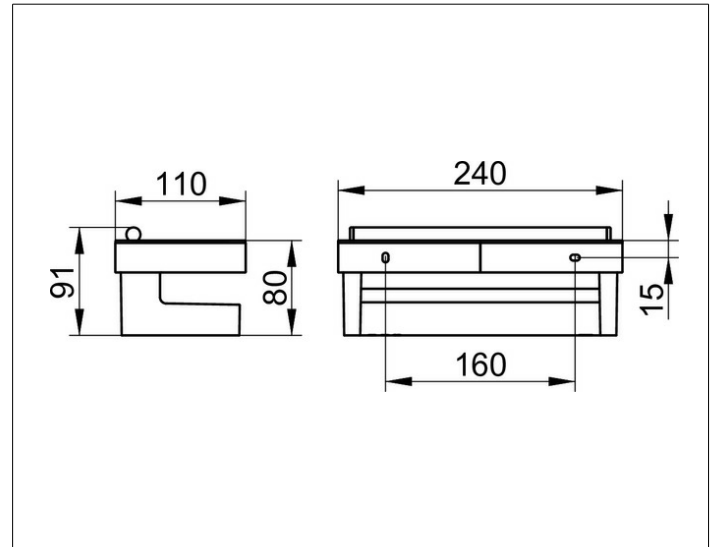

Collection Moll

12759010000 Shower basket

PRODUCT

DRAWING

PRODUCT ATTRIBUTES

3 parts: metal bracket, detachable synthetic insert, soap resistant, shutterproof, uv-protected and integrated glass wiper

SURFACE

chrome-plated/white

DIMENSION

mit Glasabzieher

SPECIFICATIONS

KEUCO COLLECTION MOLL shower basket, with integrated glass scraper, wall mounted 12759010000
 Glass scraper, aluminum silver anodized, width 220 mm, height 60 mm
 Chrome-plated metal basket with removable, soap resistant, break-proof and UV- protected, white, easy to clean
 Total depth 110 mm, height 80 mm, total width 240 mm
 The shower basket is fitted with 2 hidden fixing points
 incl. corrosion-free mounting material