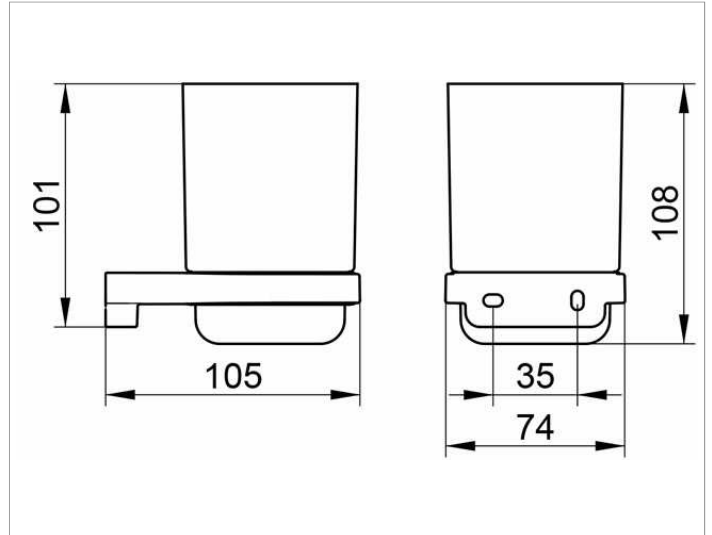

Collection Moll
12750019000 Tumbler holder

PRODUCT

DRAWING

PRODUCT ATTRIBUTES

complete with crystal glass tumbler

SURFACE

chrome-plated

SPECIFICATIONS

KEUCO COLLECTION MOLL tumbler holder 1275019000

Chrome-plated tumbler holder in an esthetic design, holder with slightly rounded edges, complete with crystal glass tumbler (diameter 74 mm), easy to clean,

Width 74 mm, Height 108 mm, Projection 105 mm

The tumbler holder is fitted with two hidden fixing points incl. corrosion-free mounting material