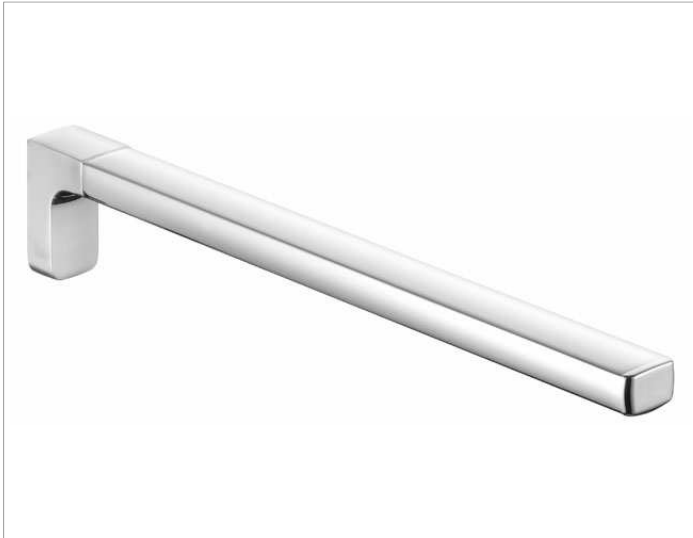

Collection Moll
1272201000 Towel holder

PRODUCT

DRAWING

PRODUCT ATTRIBUTES

fixed

SURFACE

chrome-plated

DIMENSION

340 mm

SPECIFICATIONS

KEUCO COLLECTION MOLL towel holder 1272201000
Chrome-plated towel holder in an esthetic design with slightly rounded edges
One fixed arm
Anti-static, easy to clean,
Projection: 340 mm
The towel holder is fitted with two hidden fixing points
incl. corrosion-free mounting material