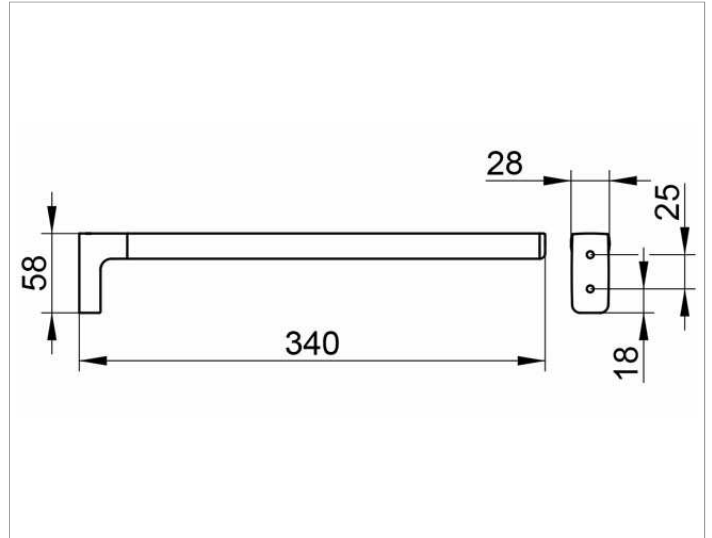

Collection Moll
1272201000 Towel holder

PRODUCT

DRAWING

PRODUCT ATTRIBUTES

fixed

SURFACE

chrome-plated

DIMENSION

340 mm

SPECIFICATIONS

KEUCO COLLECTION MOLL towel holder 1272201000
Chrome-plated towel holder in an esthetic design with slightly rounded edges
One fixed arm
Anti-static, easy to clean,
Projection: 340 mm
The towel holder is fitted with two hidden fixing points
incl. corrosion-free mounting material