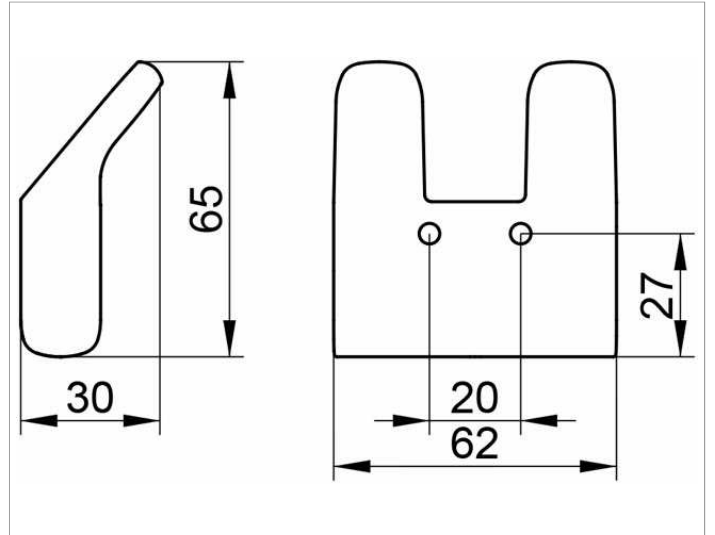

Collection Moll  
1271301000 Towel hook

**PRODUCT**

**DRAWING**

**PRODUCT ATTRIBUTES**

double

**SURFACE**

chrome-plated