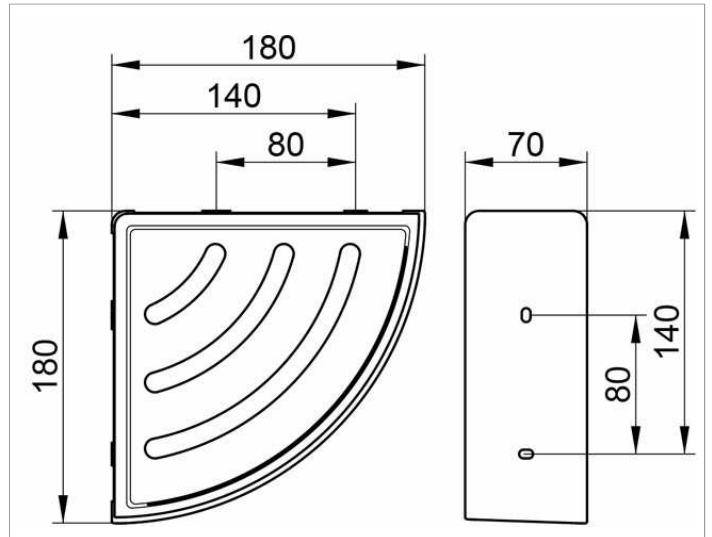

Elegance NEW

11657010000 Shower basket for corner installation

PRODUCT

DRAWING

PRODUCT ATTRIBUTES

two parts: metal basket and detachable
synthetic insert, soap resistant, shutterproof, uv-protected

SURFACE

chrome-plated/white

SPECIFICATIONS

KEUCO ELEGANCE sponge basket for corner installation 11657010000
Two parts: metal basket (chrome-plated) and detachable (white)
Synthetic insert, soap resistant, unbreakable, uv-protected
chrome-plated sponge basket for corner installation in an elegant design,
easy to clean,
total depth 177 mm, width 251 mm, height 70 mm, projection 180mm
incl. corrosion-free mounting material