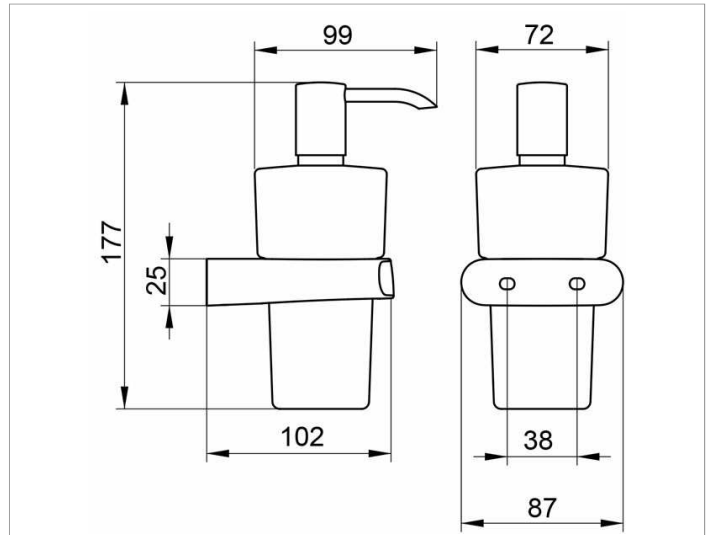

Elegance NEW

11654019000 Lotion dispenser

PRODUCT

DRAWING

PRODUCT ATTRIBUTES

crystal glass matt, complete with holder and pump
for liquid soap
Capacity: approx. 220 ml

SURFACE

chrome-plated

SPECIFICATIONS

KEUCO ELEGANCE lotion dispenser 11654019000, for wall installation
Crystal glass matt,
Complete with holder and pump
For liquid soap
chrome-plated lotion dispenser in an elegant design,
easy to clean
capacity: approx. 220 ml,
width: 87 mm,
height: 177 mm,
projection: 102 mm
The lotion dispenser is fitted hidden
incl. corrosion-free mounting material