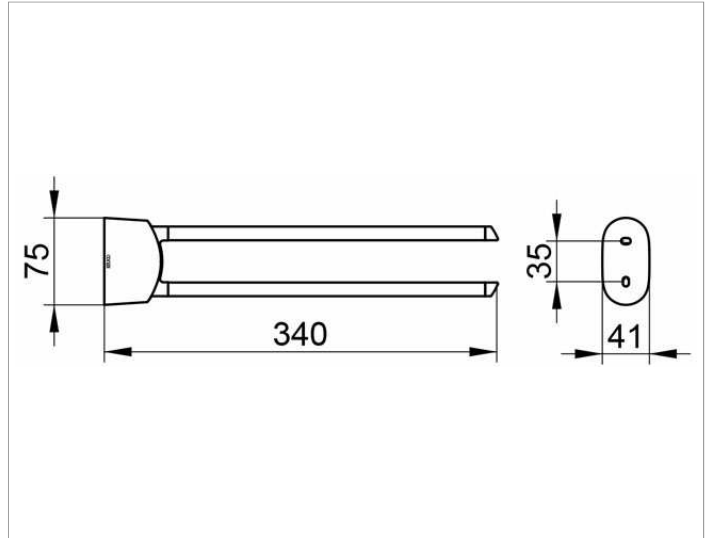

Elegance NEW
11620010000 Towel holder

PRODUCT

DRAWING

PRODUCT ATTRIBUTES

two arms, swiveling

SURFACE

chrome-plated

DIMENSION

340 mm

SPECIFICATIONS

KEUCO ELEGANCE Towel holder 11620010000
Chrome-plated Towel hook with an elegant shape,
slightly shaped surface with a timeless design,
two arms, swiveling
Projection: 340 mm
The Towel hook will be discretely mounted
incl. corrosion-free mounting material