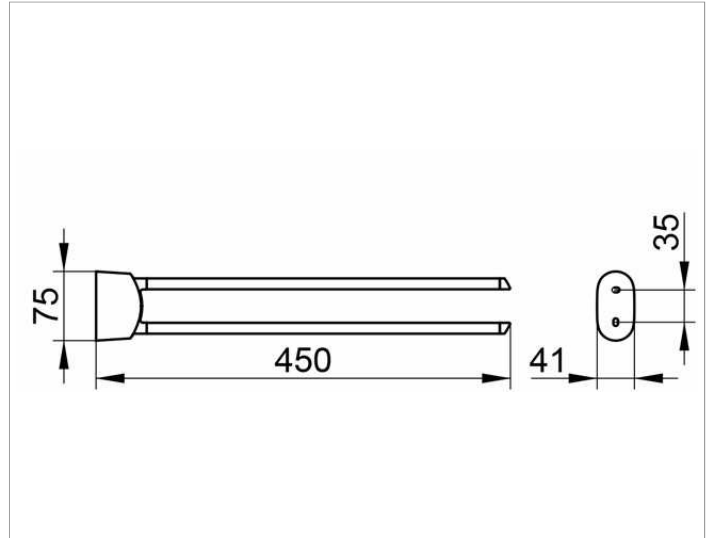

Elegance NEW
11618010000 Towel holder

PRODUCT

DRAWING

PRODUCT ATTRIBUTES

two arms, swiveling

SURFACE

chrome-plated

DIMENSION

450 mm

SPECIFICATIONS

KEUCO ELEGANCE Towel holder 11618010000
Chrome-plated Towel holder with an elegant shape,
slightly shaped surface with a timeless design,
two arms, swiveling
Projection: 450 mm,
The Towel hook will be discretely mounted
incl. corrosion-free mounting material