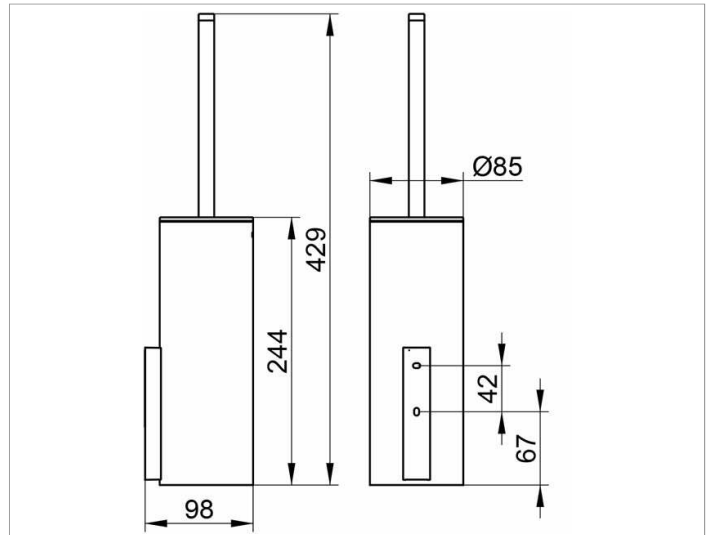

Edition 400

11564019000 Toilet brush set

PRODUCT

DRAWING

PRODUCT ATTRIBUTES

complete with crystal glass insert matt, detachable opaque synthetic insert, brush with handle and lid, spare brush head

SURFACE

chrome-plated

SPECIFICATIONS

KEUCO Edition 400 toilet brush set, 11564019000
 chrome-plated toilet brush set,
 sculptural design,
 wall-mounted, complete with crystal glass insert, matt
 brush with handle and lid,
 spare brush head,
 detachable opaque synthetic insert for easy cleaning,
 height insert 244 mm (height including brush 429 mm),
 diameter 85 mm, depth 98 mm,
 the toilet brush set is fitted concealed,
 delivery includes anti-corrosion fixings