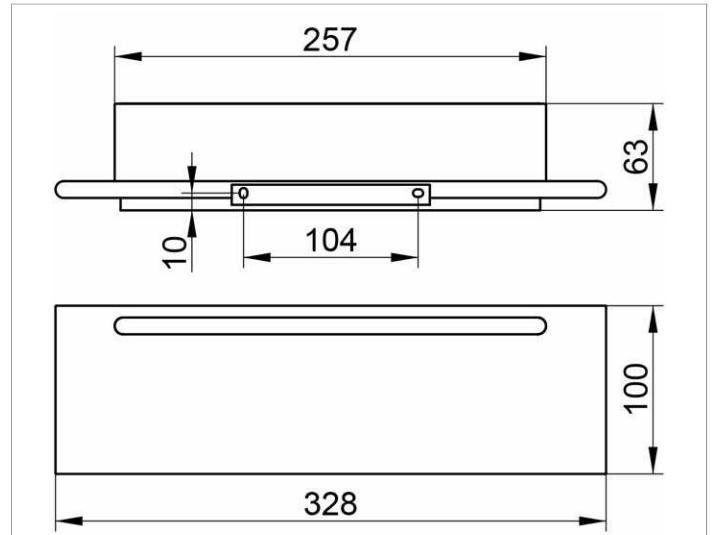

Edition 400

11559170000 Shower shelf

PRODUCT

DRAWING

PRODUCT ATTRIBUTES

with integrated glass wiper

SURFACE

aluminium silver anodized (E6 EV1)/white (RAL 9010)

SPECIFICATIONS

KEUCO Edition 400 shower shelf with integrated glass wiper, 11559170000 shower shelf made from solid aluminium , aluminium silver-anodized (E6 EV1)/white, with integrated glass wiper, wall-mounted, with slightly rounded edges, Width 328 mm, thickness 17 mm, depth 100 mm, total height 63 mm, the shower shelf is fitted concealed, delivery includes anti-corrosion fixings