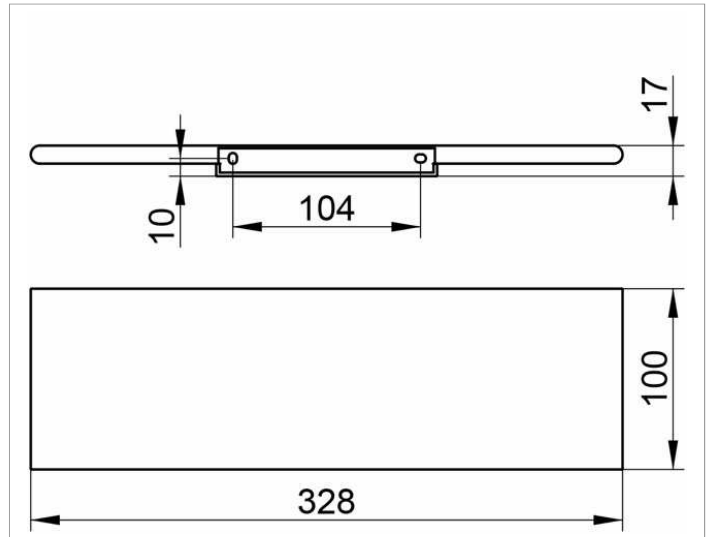

Edition 400

11558170000 Shower shelf

**PRODUCT**

**DRAWING**

**SURFACE**

aluminium silver anodized (E6 EV1)

**SPECIFICATIONS**

KEUCO Edition 400 shower shelf, 11558170000 shower shelf made from solid aluminium , aluminium silver anodized (E6 EV1), wall-mounted, with slightly rounded edges, width 328 mm, thickness 17 mm, depth 100 mm, the shower shelf is fitted concealed, delivery includes anti-corrosion fixings