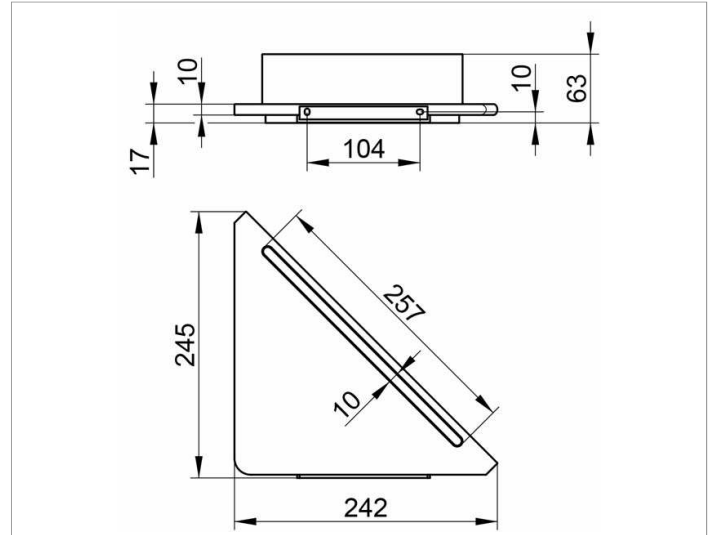

Edition 400

11557170100 Shower shelf for corner installation

PRODUCT

DRAWING

PRODUCT ATTRIBUTES

with integrated glass wiper

SURFACE

aluminium silver anodized (E6 EV1)/white (RAL 9010)