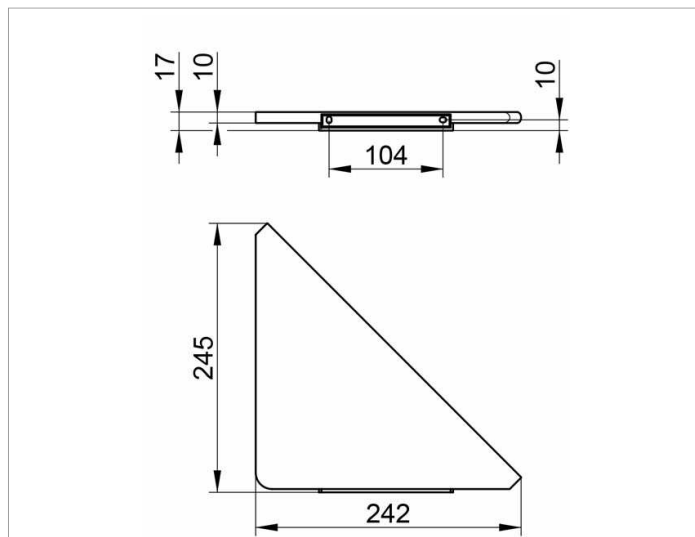

Edition 400

11557170000 Shower shelf for corner installation

PRODUCT

DRAWING

SURFACE

aluminium silver anodized (E6 EV1)