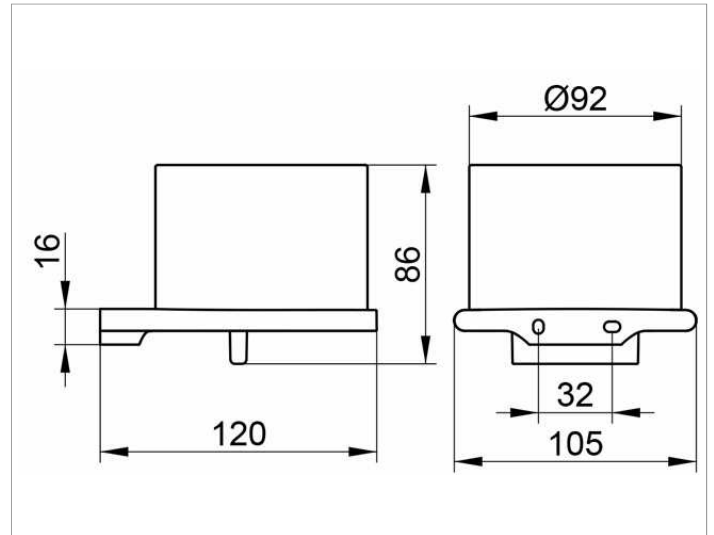

Edition 400

11552019000 Lotion dispenser

PRODUCT

DRAWING

PRODUCT ATTRIBUTES

complete with crystal glass matt holder and pump,
for liquid soap

Capacity: approx. 150 ml

Dosage: approx. 0,5ml/stroke

SURFACE

chrome-plated

SPECIFICATIONS

KEUCO Edition 400 lotion dispenser, 11552019000
lotion dispenser in sculptural design,
chrome-plated holder with slightly rounded edges,
wall mounted for liquid soap,
complete with crystal glass, matt,
high-quality and durable pump,
capacity approx. 150 ml, dosage approx. 0,5 ml/stroke,
total height 86 mm, depth 120 mm, width 105 mm,
the lotion dispenser is fitted concealed,
delivery includes anti-corrosion fixings