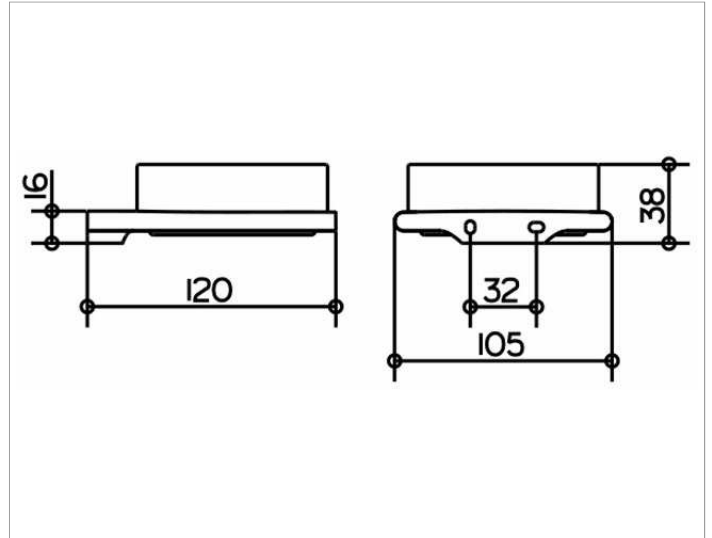

Edition 400
11549019000 Shelf

PRODUCT

PRODUCT ATTRIBUTES

complete with crystal soap dish matt

SURFACE

chrome-plated

DRAWING

SPECIFICATIONS

KEUCO Edition 400 Utensil tray, 11549019000
Crystal utensil tray in sculptural design,
chrome-plated holder with slightly rounded edges,
complete with removable crystal soap dish, matt,
easy to clean,
width 105 mm, height 38 mm, depth 120 mm,
the holder is fitted concealed,
delivery includes anti-corrosion fixings