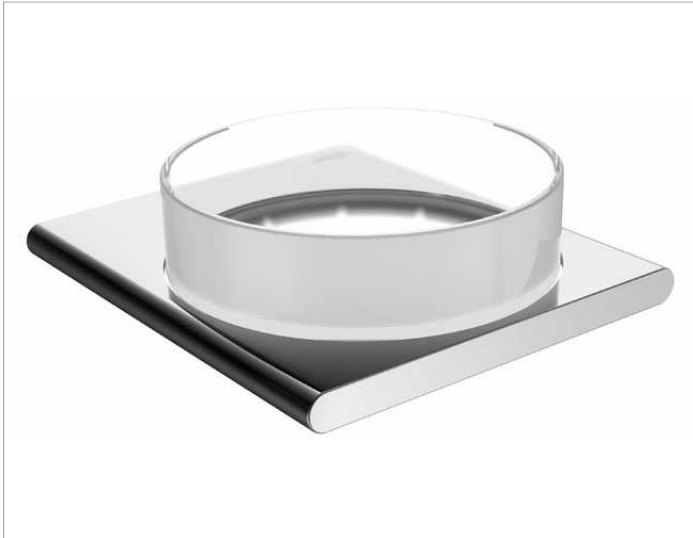

Edition 400
11549019000 Shelf

PRODUCT

PRODUCT ATTRIBUTES

complete with crystal soap dish matt

SURFACE

chrome-plated

DRAWING

SPECIFICATIONS

KEUCO Edition 400 Utensil tray, 11549019000
Crystal utensil tray in sculptural design,
chrome-plated holder with slightly rounded edges,
complete with removable crystal soap dish, matt,
easy to clean,
width 105 mm, height 38 mm, depth 120 mm,
the holder is fitted concealed,
delivery includes anti-corrosion fixings