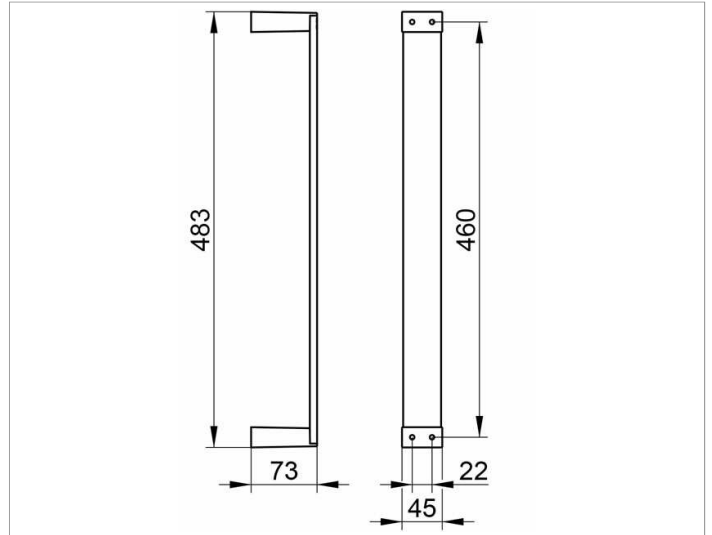

Edition 11

11170010000 Towel holder

PRODUCT

DRAWING

PRODUCT ATTRIBUTES

holds 6 guest towels (approx. 30 x 50 cm)

SURFACE

chrome-plated