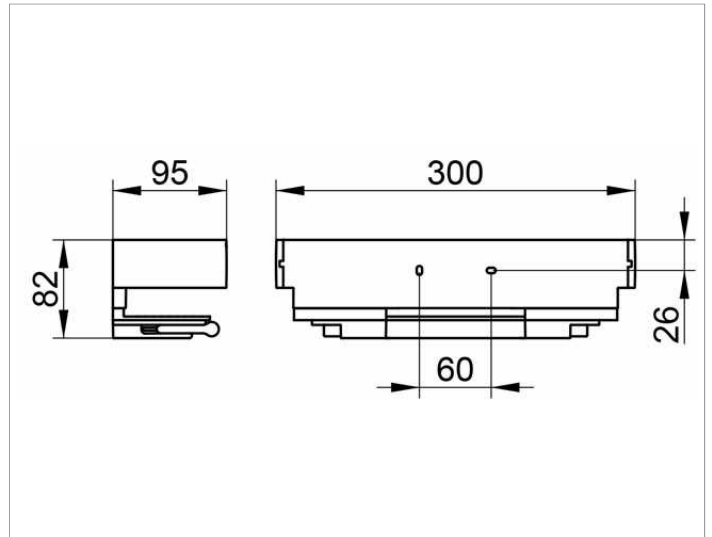

Edition 11

11159010000 Shower basket

**PRODUCT**

**DRAWING**

**PRODUCT ATTRIBUTES**

with integrated glass wiper,  
removable, with concealed fastening screws

**SURFACE**

aluminium silver anodized (E6 EV1)/chrom