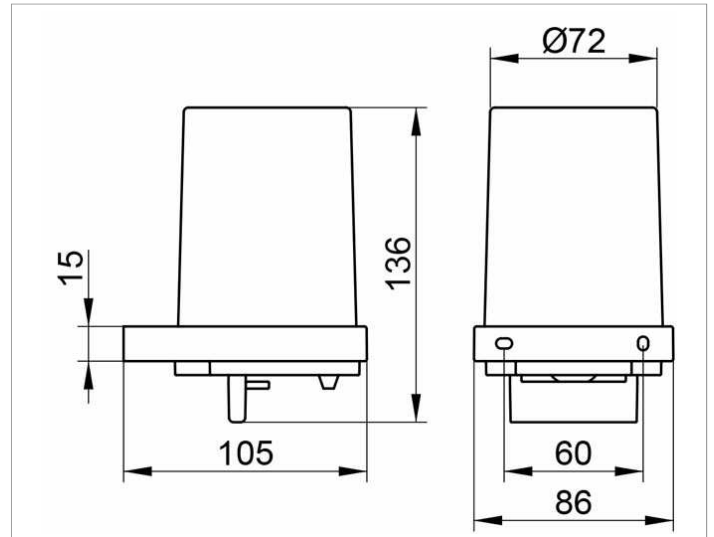

Edition 11

11152019000 Lotion dispenser

PRODUCT

DRAWING

PRODUCT ATTRIBUTES

crystal glass matt, complete with holder and pump for liquid soap

Capacity: approx. 180 ml

Dosage: approx. 0,5ml/stroke

SURFACE

chrome-plated

SPECIFICATIONS

KEUCO EDITION 11 111520190000 lotion dispenser complete with holder and pump

Chromed holder for lotion dispenser, frosted crystal glass, clean and clear-cut design into geometric shapes, easy to clean, for liquid soap

Holder with tumbler - frosted crystal glass Item no. 111520090000

Capacity 180 ml, dose 0.5 ml / stroke

Height 137 mm, width 86 mm, 105 mm,

Comes with corrosion resistant mounting hardware