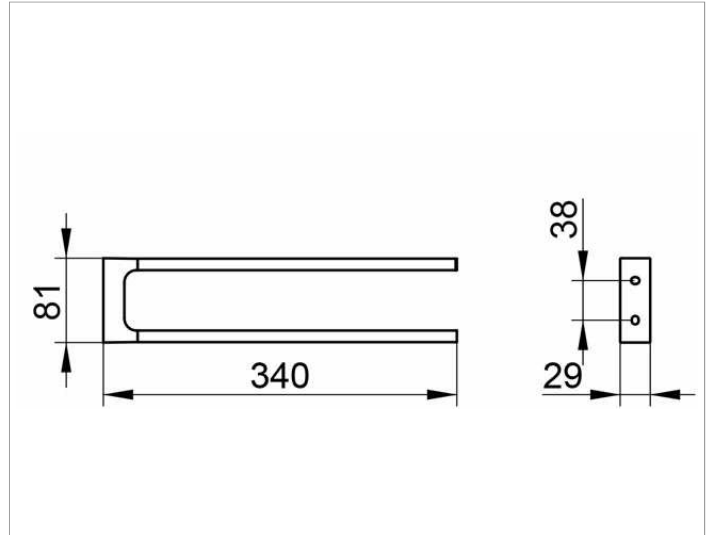

Edition 11
11119010000 Towel holder

PRODUCT

DRAWING

PRODUCT ATTRIBUTES

fixed

SURFACE

chrome-plated

DIMENSION

340 mm