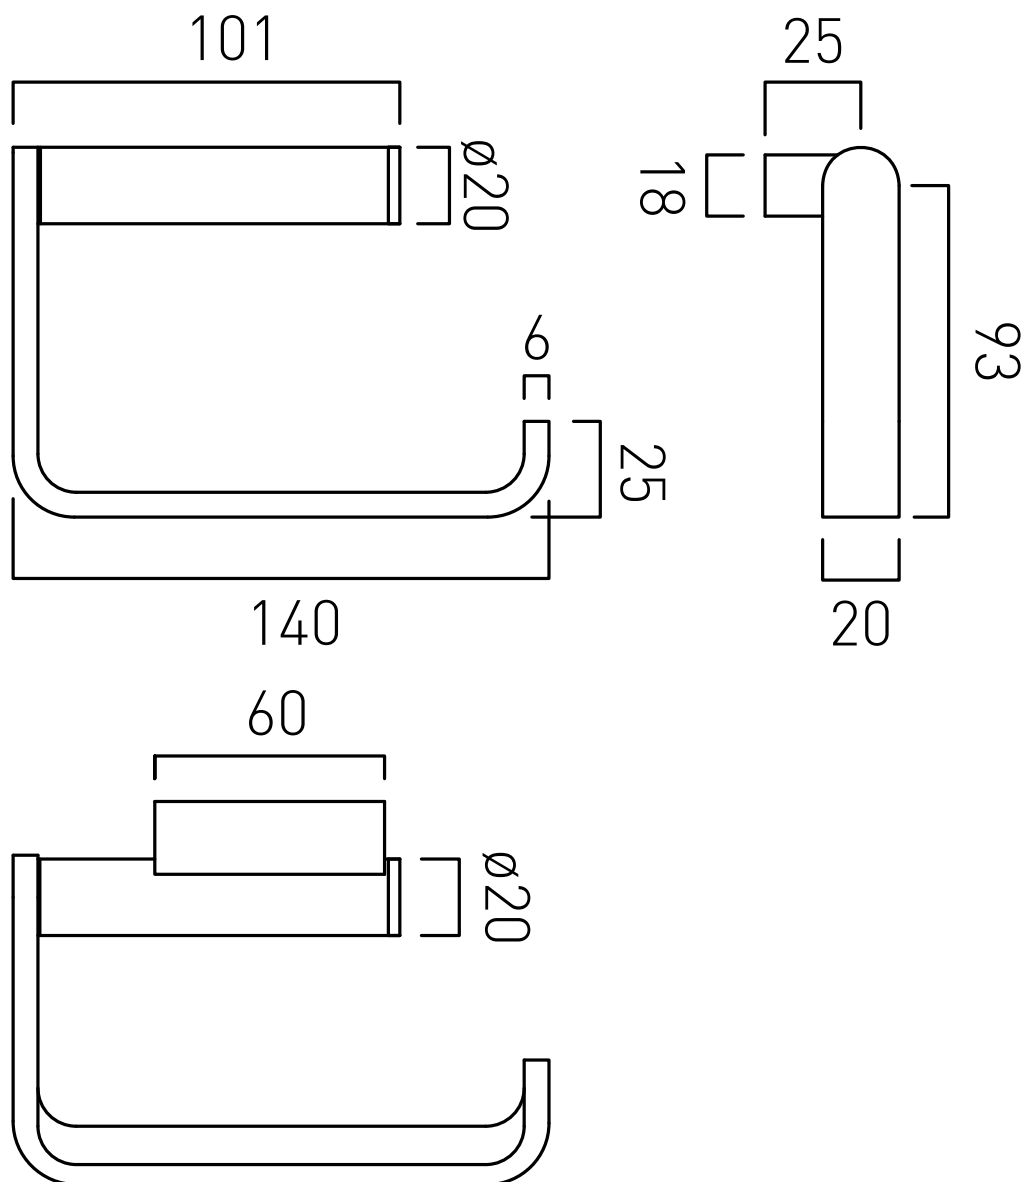

TECHNICAL DRAWING

COLLECTION: INFINITY

PRODUCT CODE: INF-180-C/P

tel: 01934 744466
email: sales@vado.com
www.vado.com

where inspiration flows
taps | showering | accessories