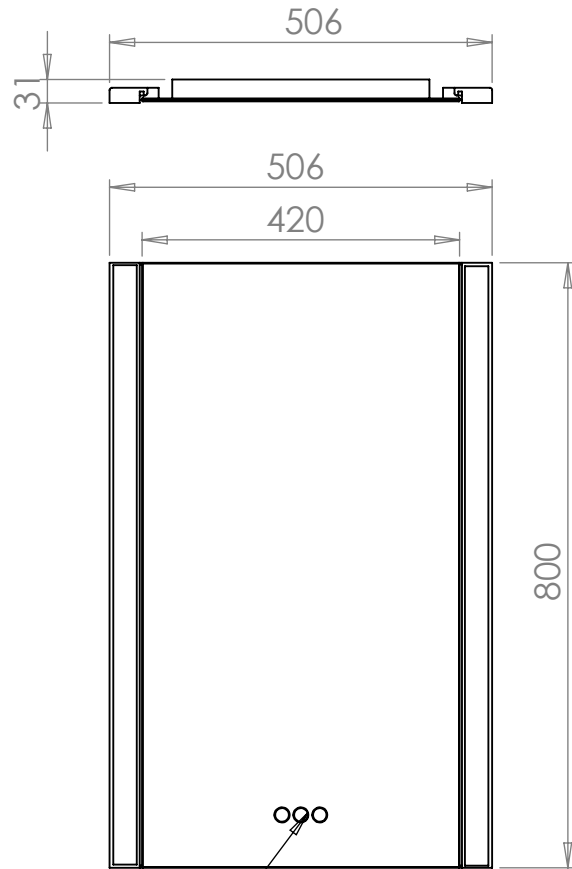

MAKING
BATHROOMS
BEAUTIFUL

TECHNICAL DRAWINGS

Fold 50cm

79601000

Touch Switches