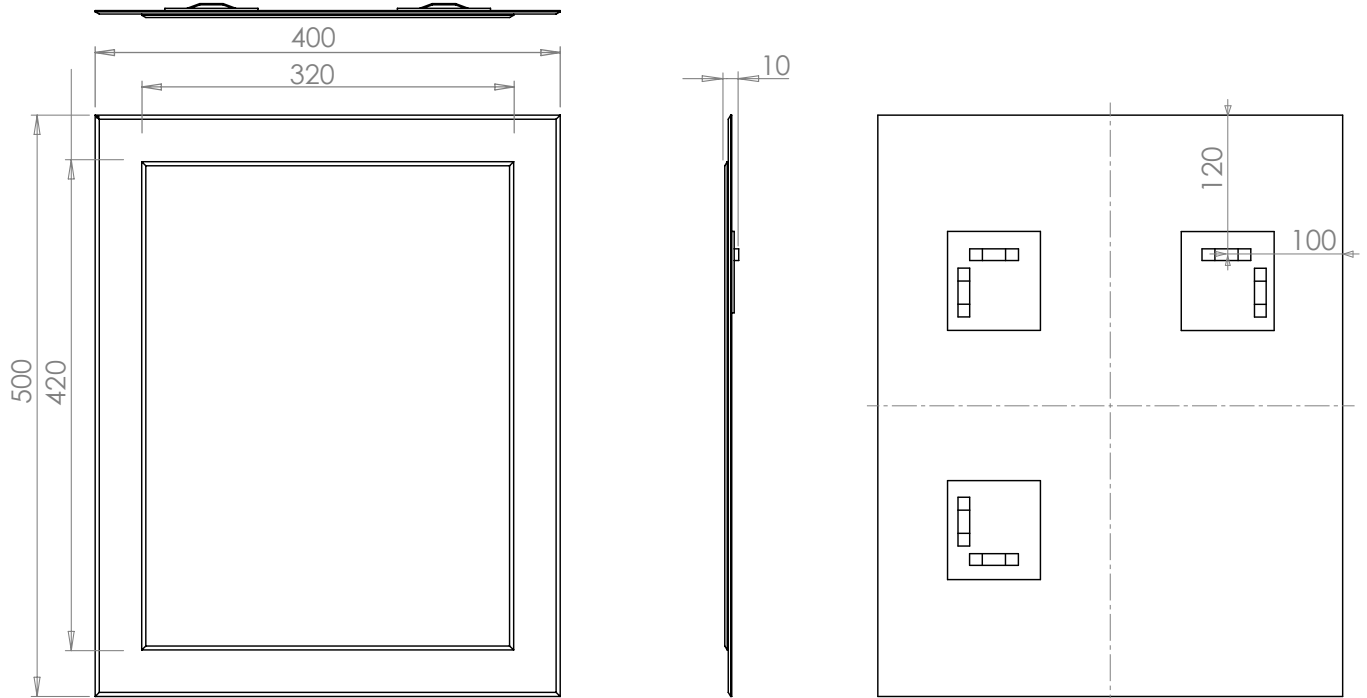

HiB

MAKING
BATHROOMS
BEAUTIFUL

**Technical Drawing &
FAQ Data Sheets**

Emma

HiB recommend you receive the product before commencing with installation as all sizes and measurements are approximate.
HiB try and ensure all measurements are as accurate as possible.
In the interest of continuous product development, HiB reserves the right to alter specification as necessary. E & OE.

Emma

Art no. 63504000

Emma

50 x 40cm

Version No. 17.02.20

Product	Emma
Art. No.	Emma 63504000
Product Description	Mirror on mirror.

Question	Answer
Nett weight (kg)	2.6kg
How long is the warranty?	5 years from date of purchase on silvering coating on mirror
Does Emma have illumination?	No
Does Emma have any electrical components?	No
What orientation can the mirror be hung?	Portrait and Landscape