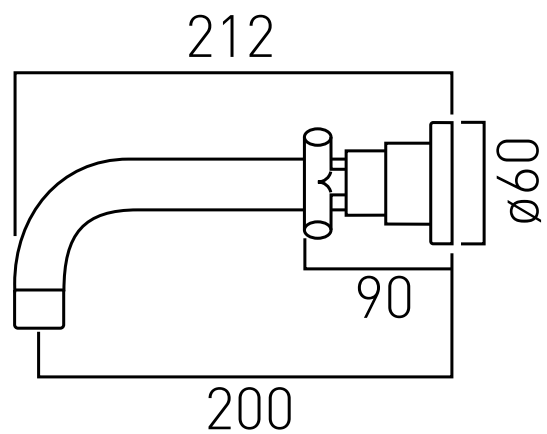

TECHNICAL DRAWING

COLLECTION: ELEMENTS WATER

PRODUCT CODE: ELW-126L-3/4-C/P

tel: 01934 744466
email: sales@vado.com
www.vado.com

where inspiration flows
taps | showering | accessories

VADO