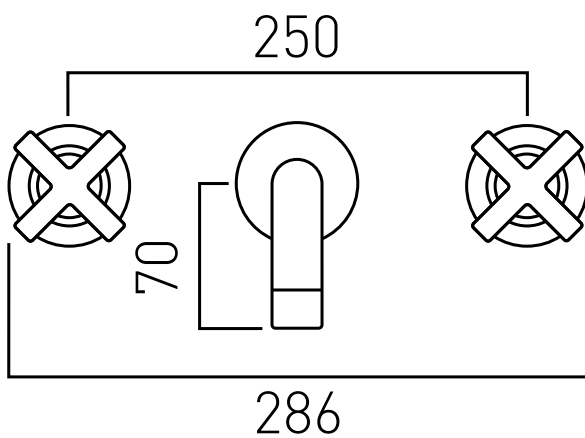

TECHNICAL DRAWING

COLLECTION: ELEMENTS WATER

PRODUCT CODE: ELW-126L-3/4-C/P

tel: 01934 744466
email: sales@vado.com
www.vado.com

where inspiration flows
taps | showering | accessories

VADO