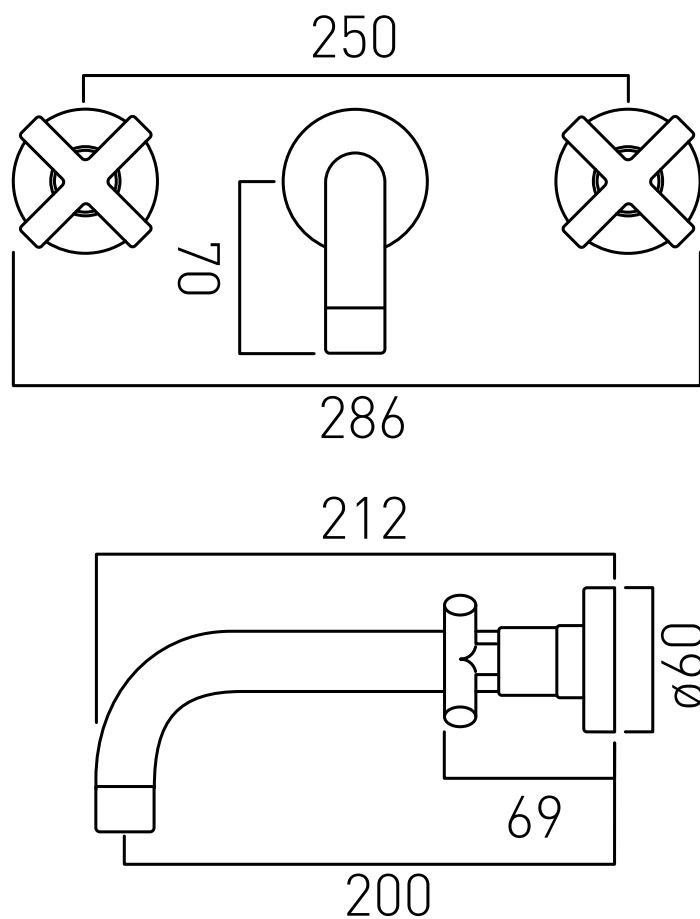

# TECHNICAL DRAWING

**COLLECTION:** ELEMENTS WATER  
**PRODUCT CODE:** ELW-109L-C/P

tel: 01934 744466  
email: sales@vado.com  
www.vado.com

**where inspiration flows**  
taps | showering | accessories