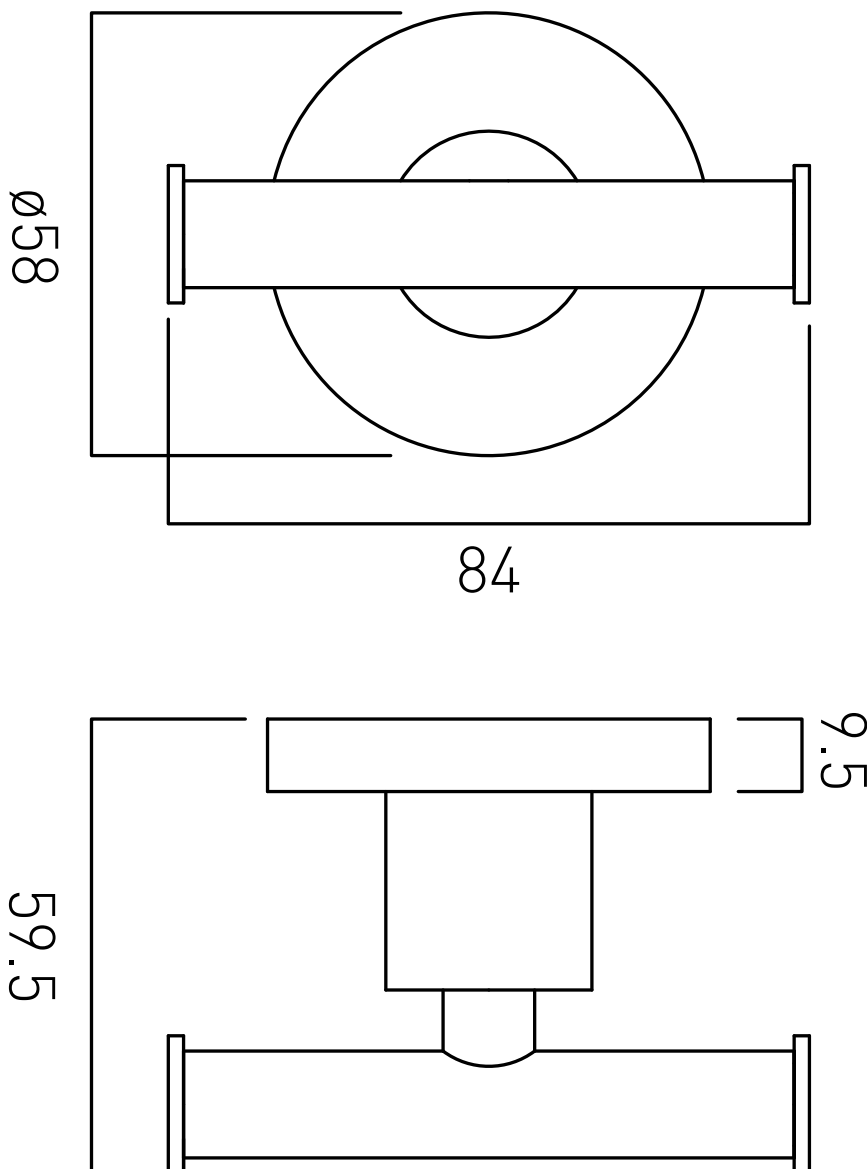

TECHNICAL DRAWING

COLLECTION: ELEMENTS

PRODUCT CODE: ELE-186-C/P

tel: 01934 744466
email: sales@vado.com
www.vado.com

where inspiration flows
taps | showering | accessories