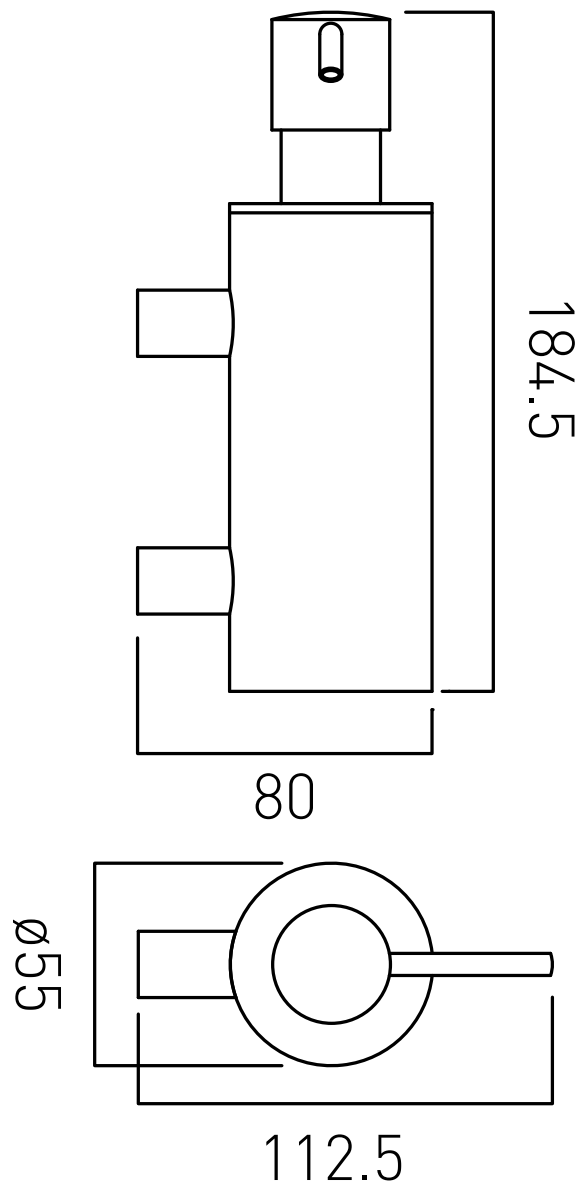

# TECHNICAL DRAWING

**COLLECTION:** ELEMENTS

**PRODUCT CODE:** ELE-182B-C/P

tel: 01934 744466  
email: sales@vado.com  
www.vado.com

**where inspiration flows**  
taps | showering | accessories