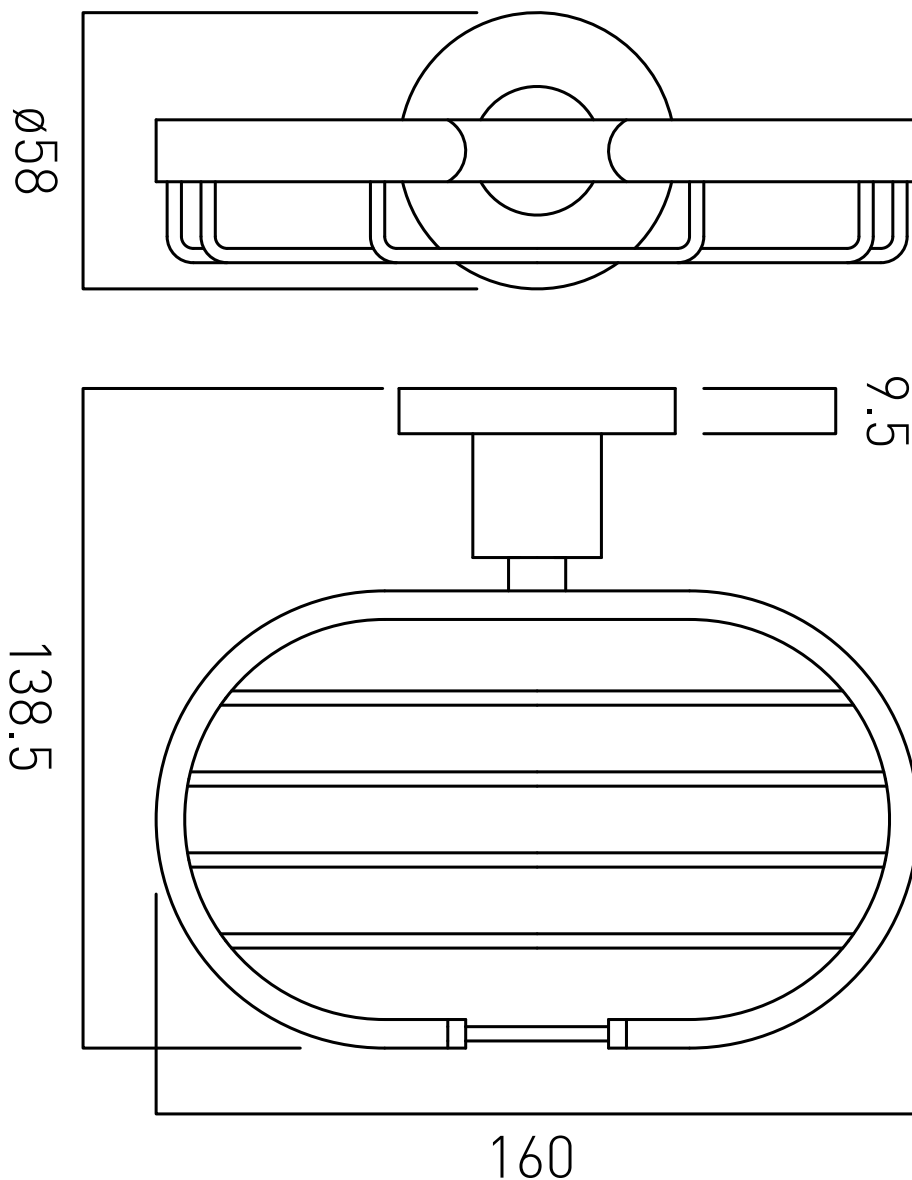

TECHNICAL DRAWING

COLLECTION: ELEMENTS

PRODUCT CODE: ELE-182A-C/P

tel: 01934 744466
email: sales@vado.com
www.vado.com

where inspiration flows
taps | showering | accessories