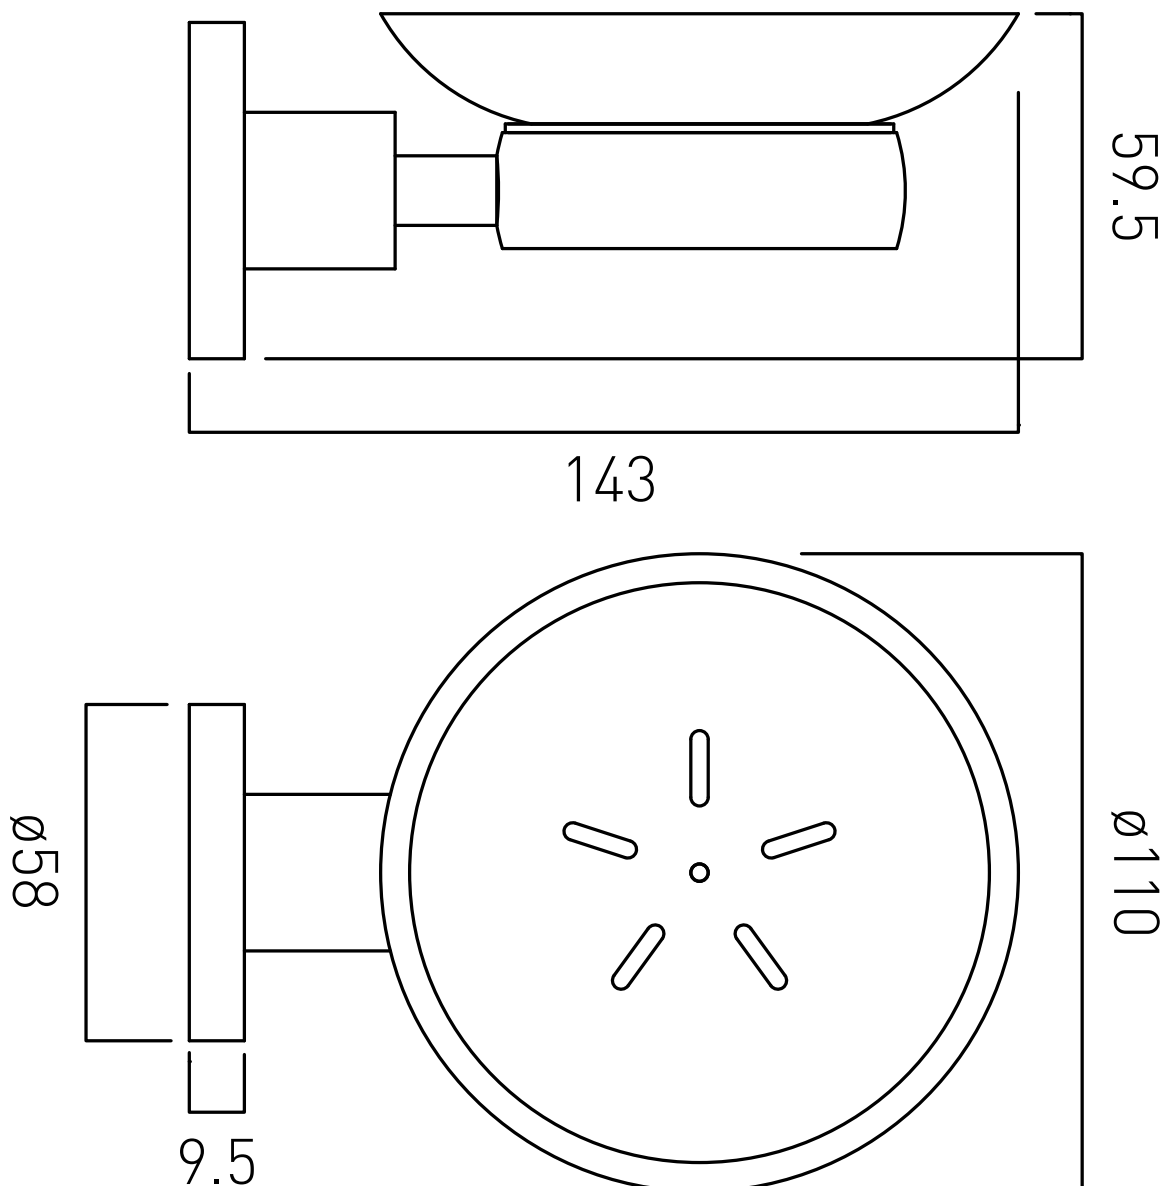

TECHNICAL DRAWING

COLLECTION: ELEMENTS

PRODUCT CODE: ELE-182-C/P

tel: 01934 744466
email: sales@vado.com
www.vado.com

where inspiration flows
taps | showering | accessories

VADO