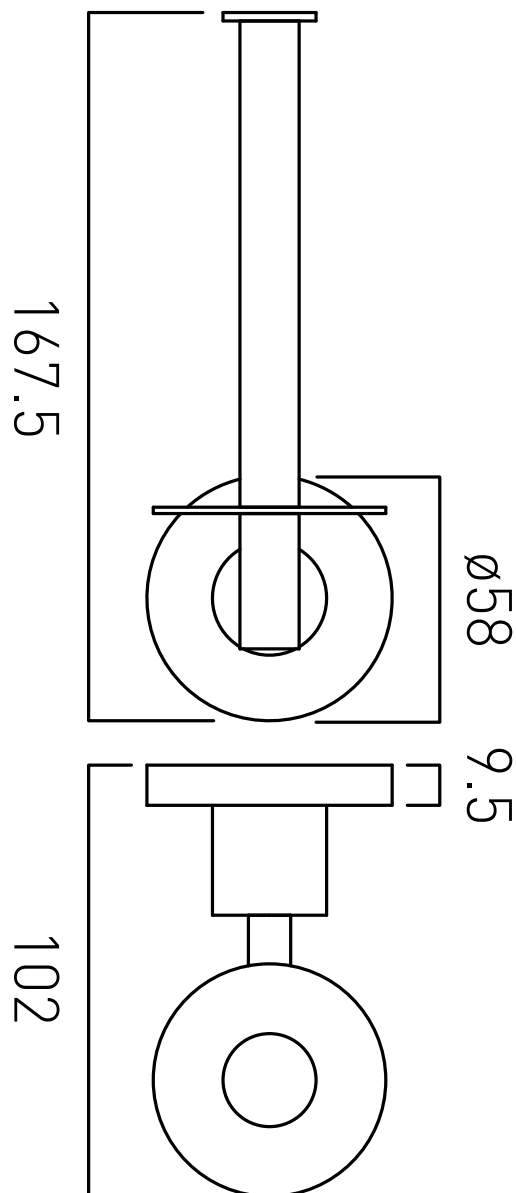

TECHNICAL DRAWING

COLLECTION: ELEMENTS

PRODUCT CODE: ELE-180S-C/P

tel: 01934 744466
email: sales@vado.com
www.vado.com

where inspiration flows
taps | showering | accessories