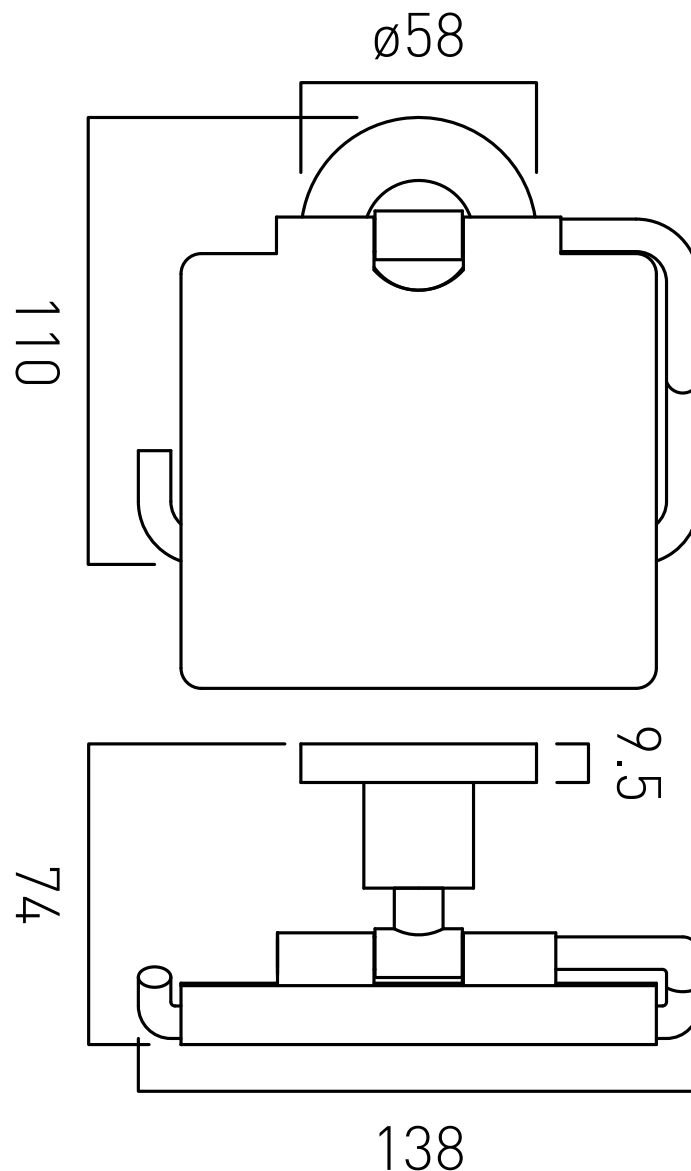

TECHNICAL DRAWING

COLLECTION: ELEMENTS

PRODUCT CODE: ELE-180A-C/P

tel: 01934 744466
email: sales@vado.com
www.vado.com

where inspiration flows
taps | showering | accessories