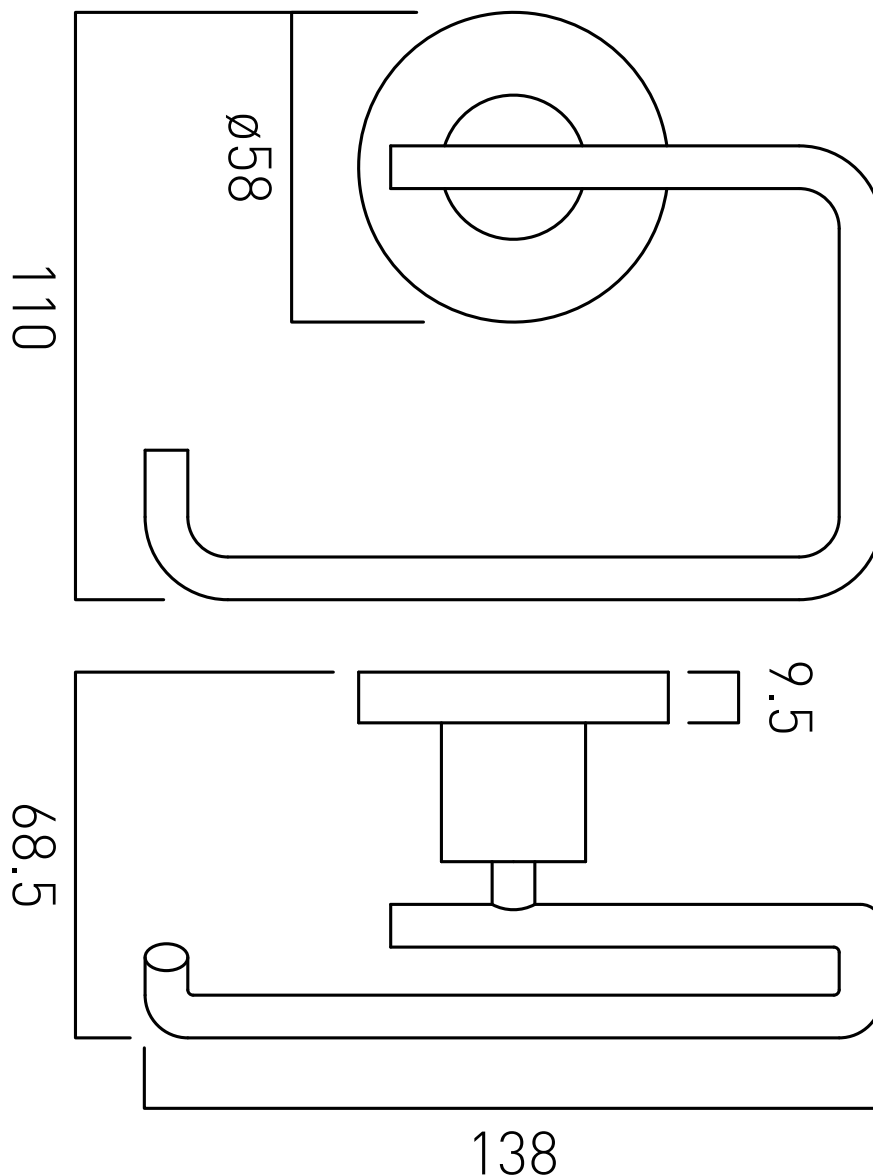

TECHNICAL DRAWING

COLLECTION: ELEMENTS

PRODUCT CODE: ELE-180-C/P

tel: 01934 744466
email: sales@vado.com
www.vado.com

where inspiration flows
taps | showering | accessories