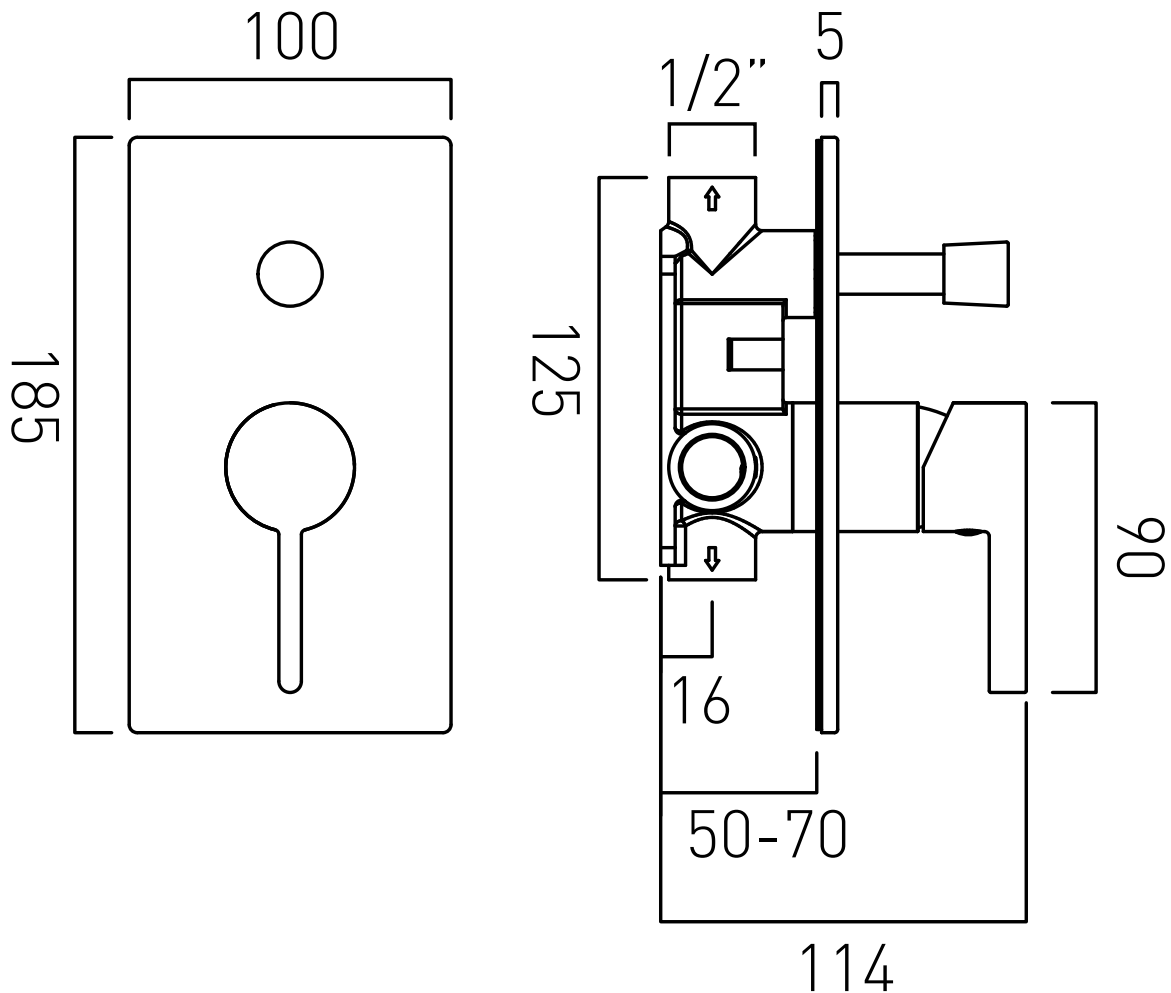

TECHNICAL DRAWING

COLLECTION: MANUAL VALVES
PRODUCT CODE: EDI-147A-C/P

tel: 01934 744466
email: sales@vado.com
www.vado.com

where inspiration flows
taps | showering | accessories