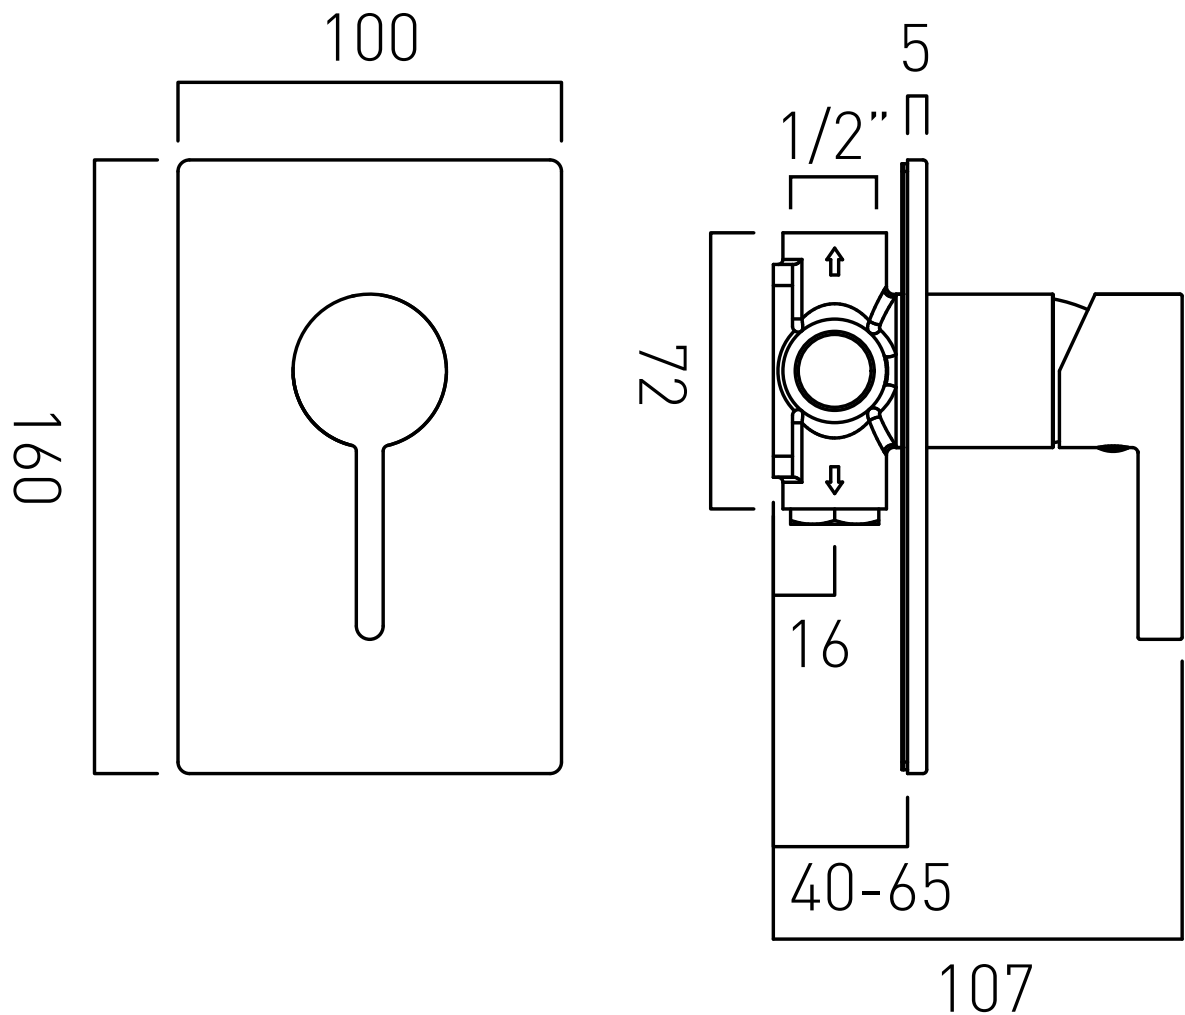

TECHNICAL DRAWING

COLLECTION: MANUAL VALVES
PRODUCT CODE: EDI-145A-C/P

tel: 01934 744466
email: sales@vado.com
www.vado.com

where inspiration flows
taps | showering | accessories