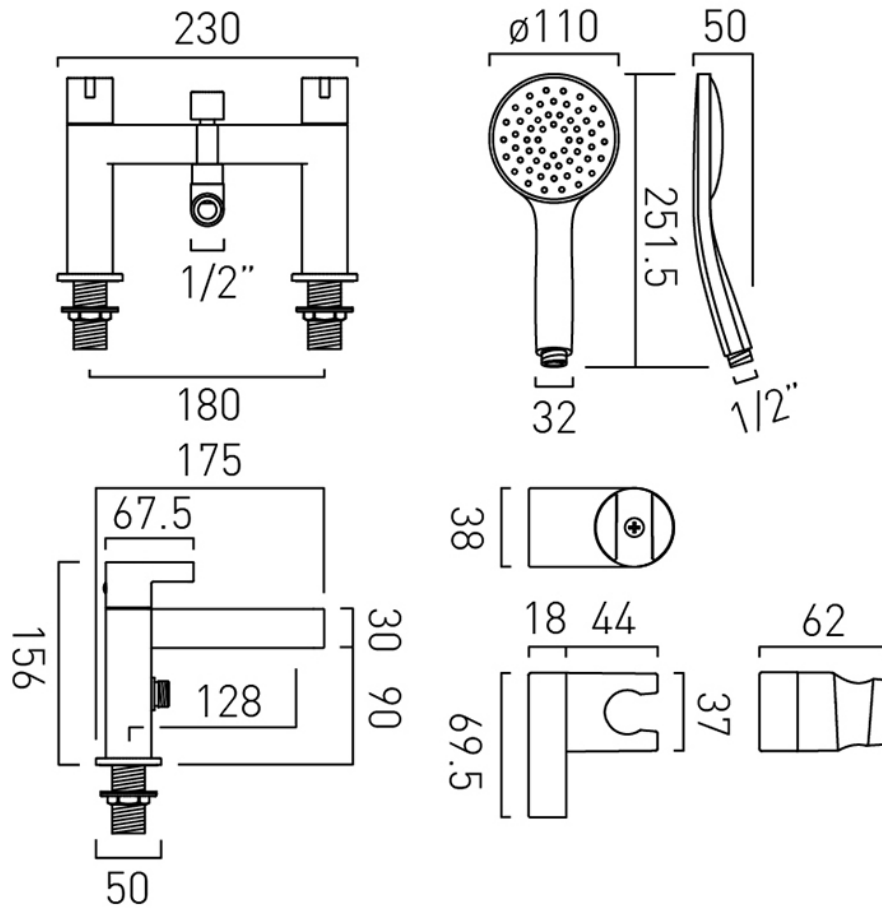

# TECHNICAL DRAWING

COLLECTION: EDIT

PRODUCT CODE: EDI-130+K-CP

tel: 01934 744466  
email: sales@vado.com  
www.vado.com

**where inspiration flows**  
taps | showering | accessories