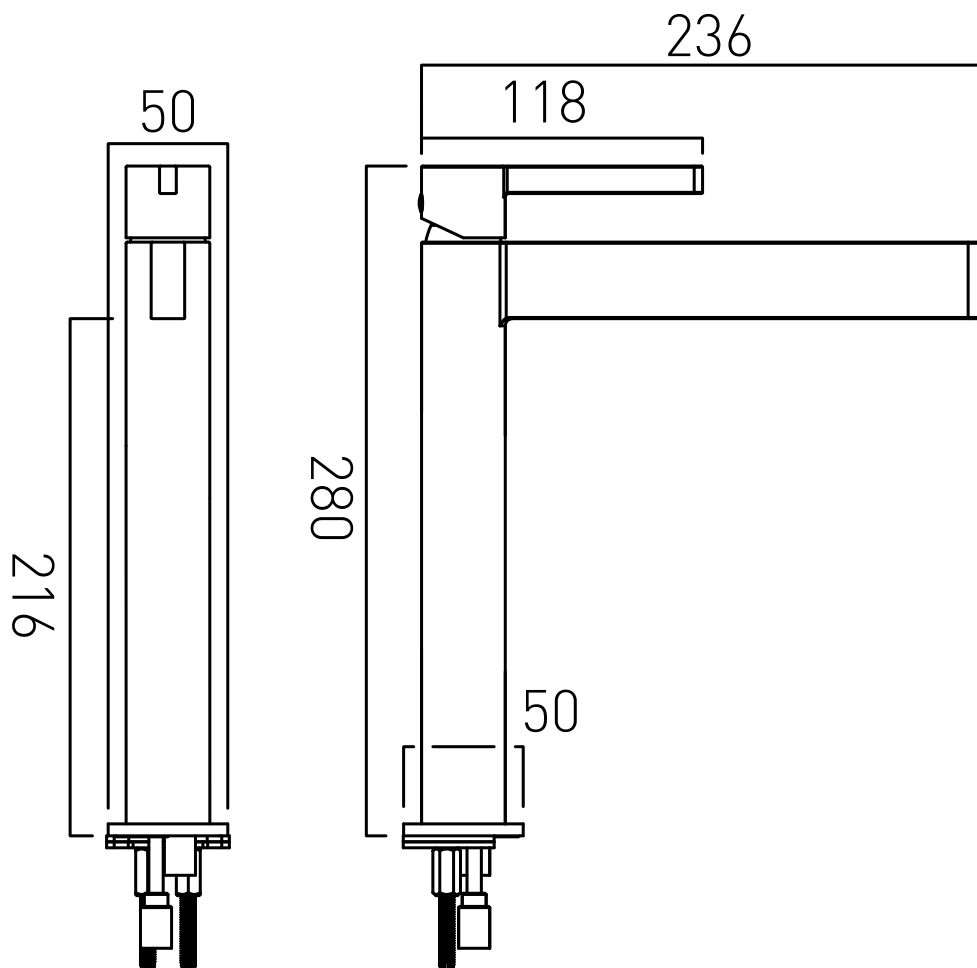

TECHNICAL DRAWING

COLLECTION: EDIT

PRODUCT CODE: EDI-100E/SB-C/P

tel: 01934 744466
email: sales@vado.com
www.vado.com

where inspiration flows
taps | showering | accessories