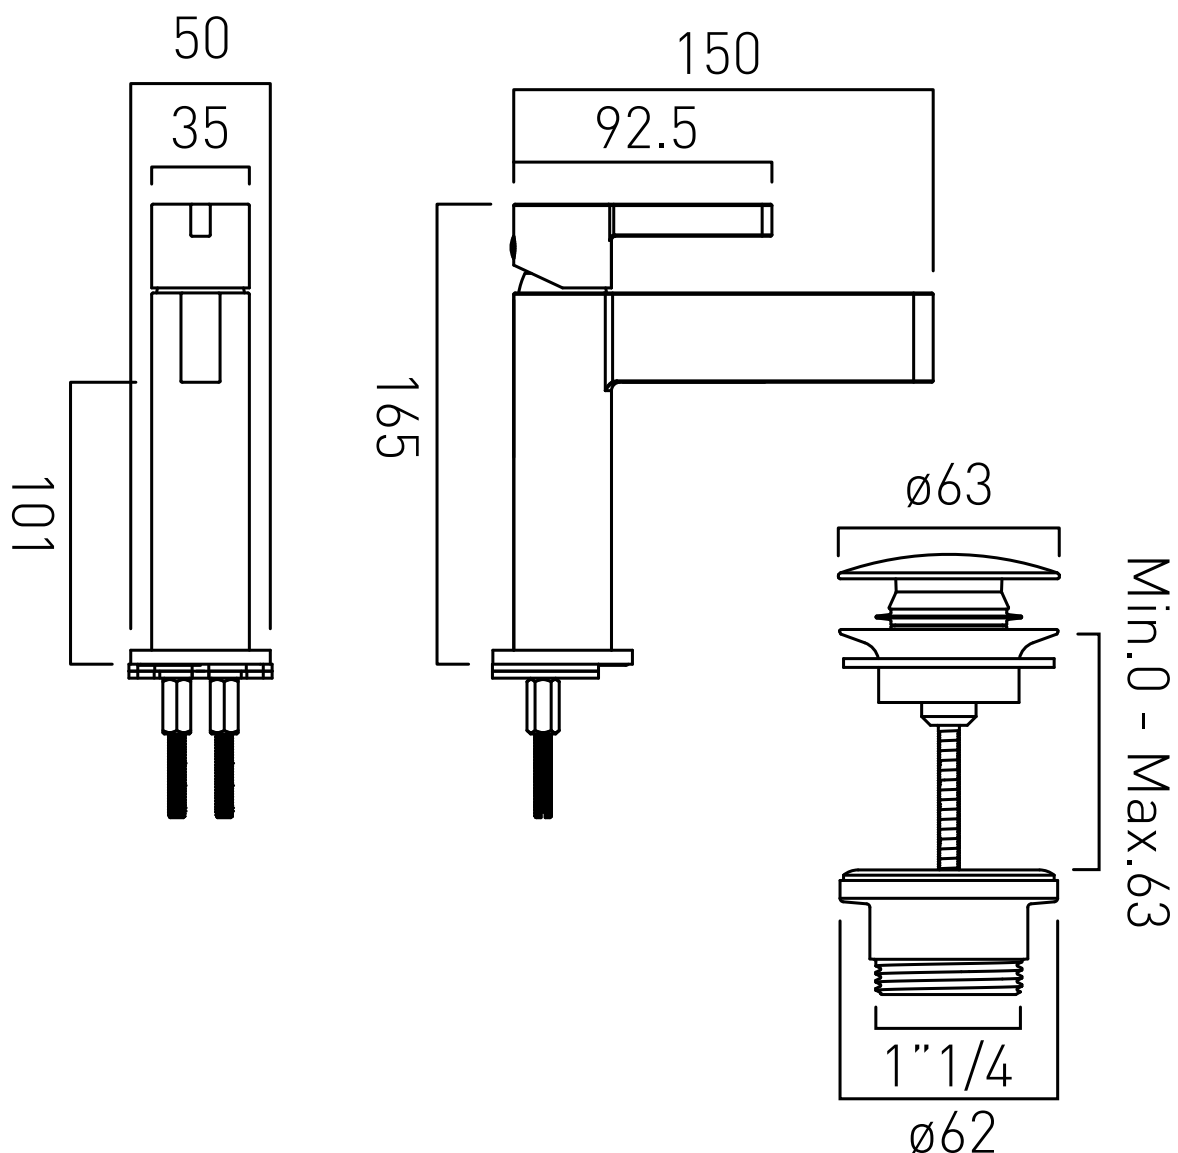

# TECHNICAL DRAWING

**COLLECTION:** EDIT

**PRODUCT CODE:** EDI-100/CC-C/P

tel: 01934 744466  
email: sales@vado.com  
www.vado.com

**where inspiration flows**  
taps | showering | accessories

**VADO**