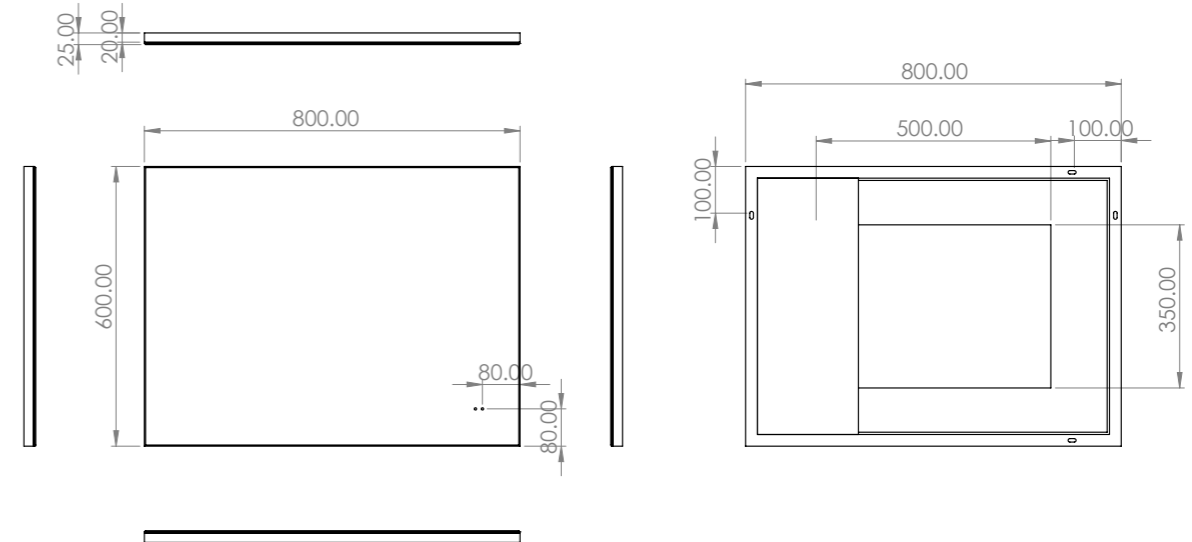

Air 60

Art no. 78732000