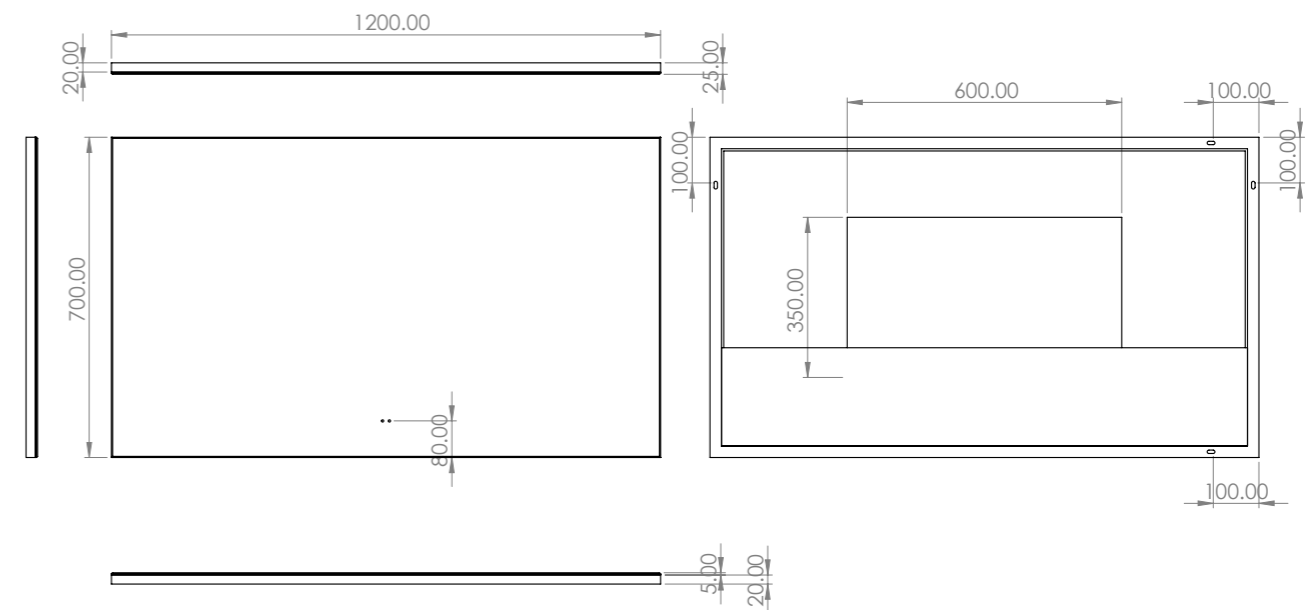

Air 120

Art no. 78733000

Electrical Safety Information

HiB recommends that all electrical bathroom products should only be fitted by a suitably qualified, Part P registered electrician in accordance with current IEE regulations.

- Ensure mains power supply is switched off before starting installation.
- Before drilling, ensure there are no hidden cables or pipes in the wall.

Electrical Safety Information

HiB recommends that all electrical bathroom products should only be fitted by a suitably qualified, Part P registered electrician in accordance with current IEE regulations.

- Ensure mains power supply is switched off before starting installation.
- Before drilling, ensure there are no hidden cables or pipes in the wall.