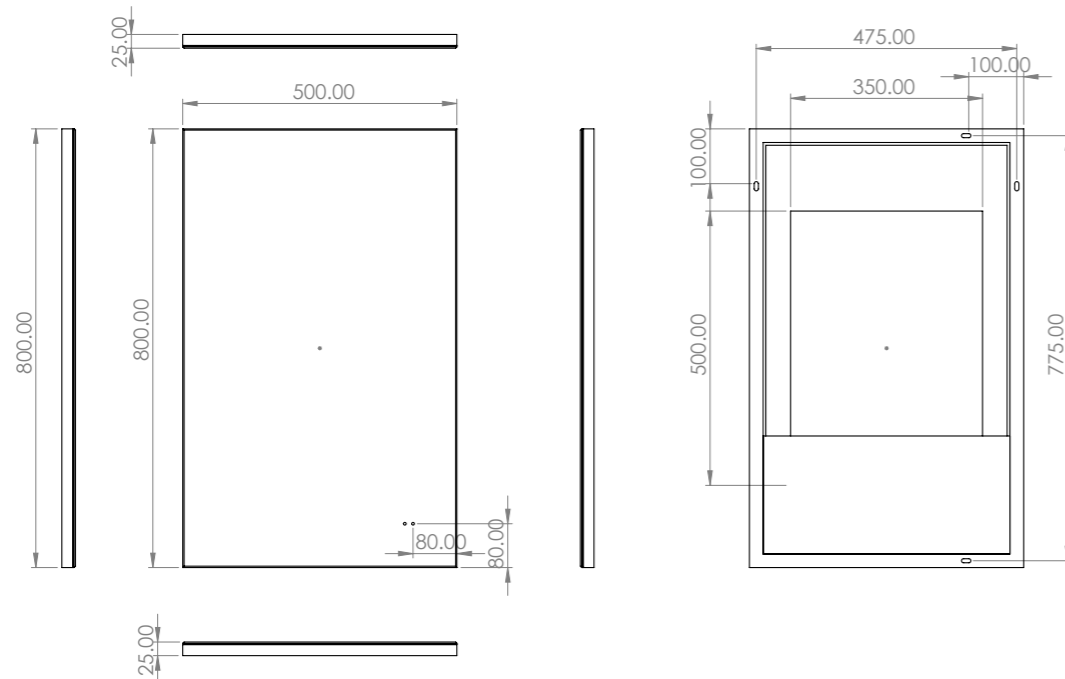

Air 50

Art no. 78731000