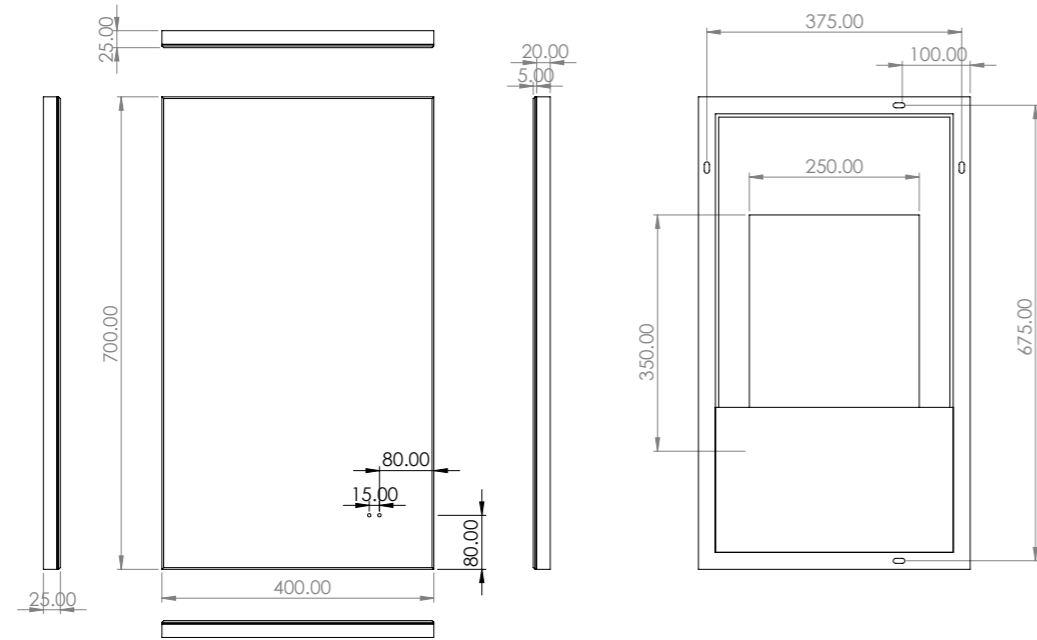

HiB recommend you receive the product before commencing with installation as all sizes and measurements are approximate.
HiB try and ensure all measurements are as accurate as possible.
In the interest of continuous product development, HiB reserves the right to alter specification as necessary. E & OE.

Air 40

Art no. 78730000

HiB recommend you receive the product before commencing with installation as all sizes and measurements are approximate.
HiB try and ensure all measurements are as accurate as possible.
In the interest of continuous product development, HiB reserves the right to alter specification as necessary. E & OE.