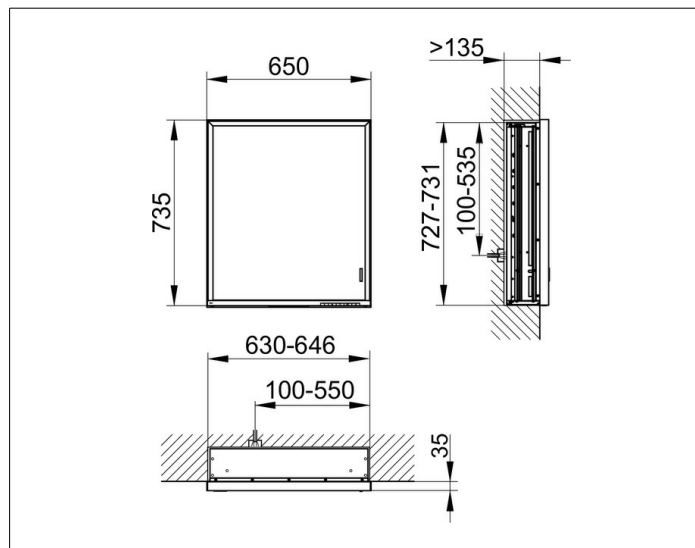

**Royal Lumos**  
**14311172131 Mirror cabinet**

**PRODUCT**

**DRAWING**

**PRODUCT ATTRIBUTES**

for recessed installation,  
 adjustable light colour from 2700 kelvin (warm white)  
 to 6500 kelvin (daylight),  
 1 hinged double sided crystal mirrored door,  
 Body: aluminium silver anodized  
 interior rear wall mirrored  
 Operation:  
 key panel with capacitive touch sensor,  
 integrated extension function for e.g. light switch  
 Illumination:  
 frame lighting and washbasin/shelf light separately,  
 infinitely dimmable and can be switched on/off  
 LED 54 watt (lifespan > 30.000 hours)  
 infinitely dimmable  
 EEK: C , 54 kWh/1000h

**EQUIPMENT**

- 1 socket
- 2 adjustable glass shelves
- hidden storage space across full width
- soft-closing doors

**SURFACE**

silver anodized/right hand

**DIMENSION**

650 x 735 x 165 mm