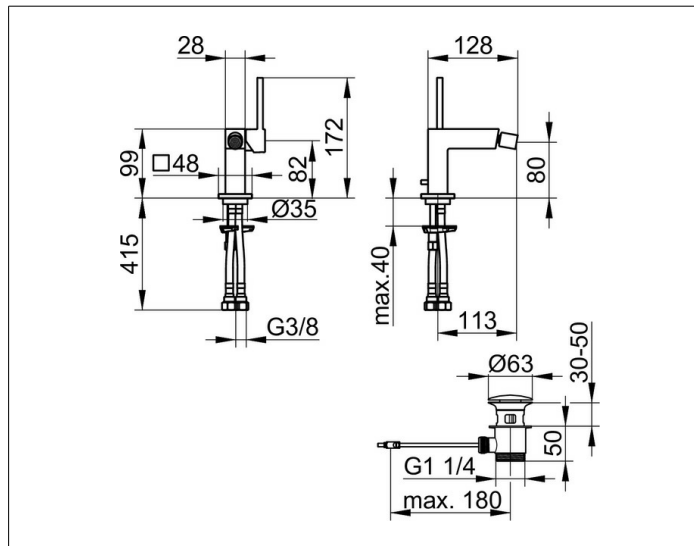

Edition 90 Square

59109010000 Single lever bidet mixer

PRODUCT

DRAWING

PRODUCT ATTRIBUTES

with pop-up waste 1 1/4 inch
 single hole installation
 cartridge with ceramic discs
 Ball-joint aerator cache TJ M 18,5x1
 pressure hoses 435 mm, G 3/8 inch
 flow rate reduced to 7,6 l/min.

SURFACE

chrome-plated