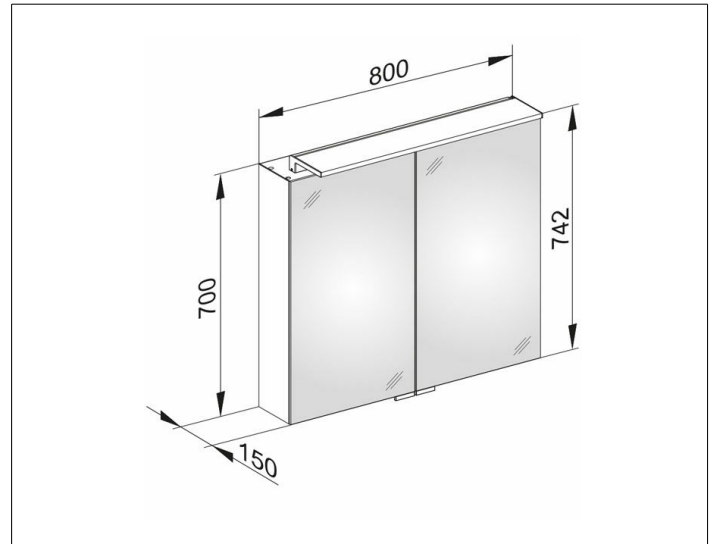

**Royal L1**  
**13603171331 Mirror cabinet**

**PRODUCT**

**DRAWING**

**PRODUCT ATTRIBUTES**

2 hinged double sided crystal mirror doors,  
 exterior body sides mirrored

Operation:

External dimmer with the functions:

- on/off
- dim
- Changing between 3 lighting options

Illumination:

Attachment light with direct illumination and indirect wall  
 lighting, additional washbasin illumination in the bottom  
 panel

light colour 3000 kelvin (warm white),  
 LED 26 watt (lifespan > 30.000 hours)

infinitely dimmable

EEK: C , 26 kWh/1000h

**EQUIPMENT**

- 1 shaver socket (internal)
- 2 x 3 adjustable glass shelves

**SURFACE**

silver anodized

**DIMENSION**

800 x 742 x 150 mm