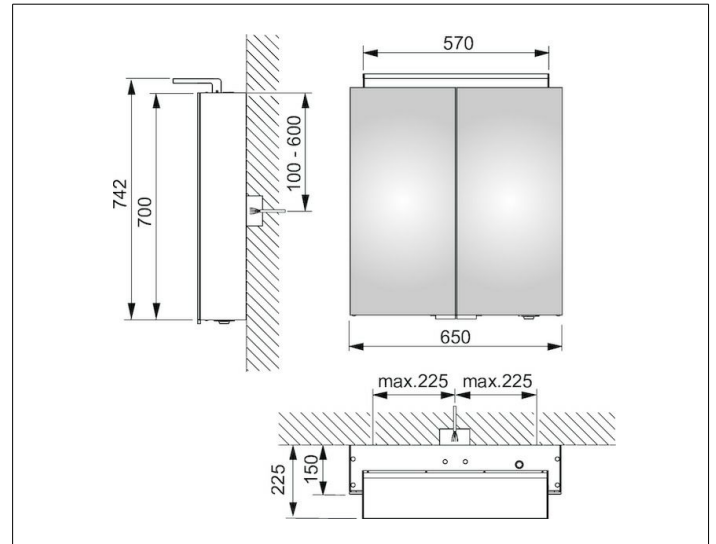

**Royal L1**  
**13602171331 Mirror cabinet**

**PRODUCT**

**DRAWING**

**PRODUCT ATTRIBUTES**

2 hinged double sided crystal mirror doors,  
 exterior body sides mirrored

Operation:

External dimmer with the functions:

- on/off
- dim
- Changing between 3 lighting options

Illumination:

Attachment light with direct illumination and indirect wall  
 lighting, additional washbasin illumination in the bottom  
 panel

light colour 3000 kelvin (warm white),  
 LED 24 watt (lifespan > 30.000 hours)  
 infinitely dimmable

EEK: C , 24 kWh/1000h

**EQUIPMENT**

- 1 shaver socket (internal)
- 2 x 3 adjustable glass shelves

**SURFACE**

silver anodized

**DIMENSION**

650 x 742 x 150 mm