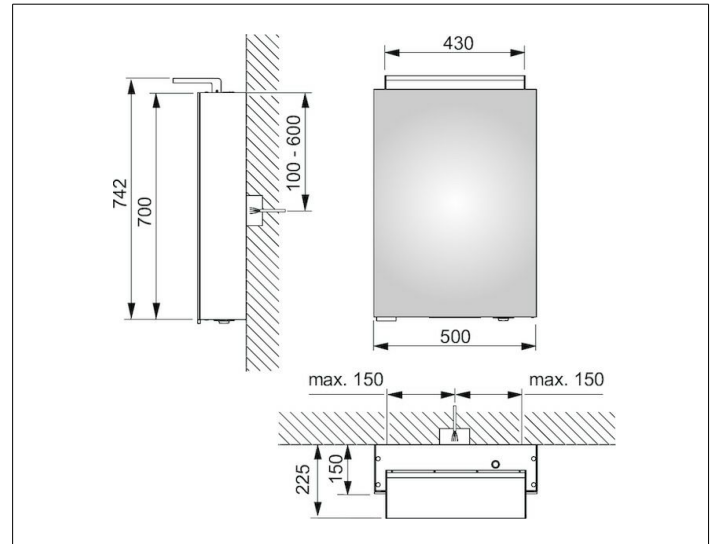

Royal L1
13601171132 Mirror cabinet

PRODUCT

DRAWING

PRODUCT ATTRIBUTES

1 hinged double sided crystal mirror door,
 exterior body sides mirrored, 1 interior drawer

Operation:

External dimmer with the functions:

- on/off
- dim
- Changing between 3 lighting options

Illumination:

Attachment light with direct illumination and indirect wall
 lighting, additional washbasin illumination in the bottom
 panel

light colour 3000 kelvin (warm white),
 LED 21 watt (lifespan > 30.000 hours)

infinitely dimmable

EEK: C , 21 kWh/1000h

EQUIPMENT

- 1 shaver socket (internal)
- 3 adjustable glass shelves

SURFACE

silver anodized/right hand

DIMENSION

500 x 742 x 150 mm