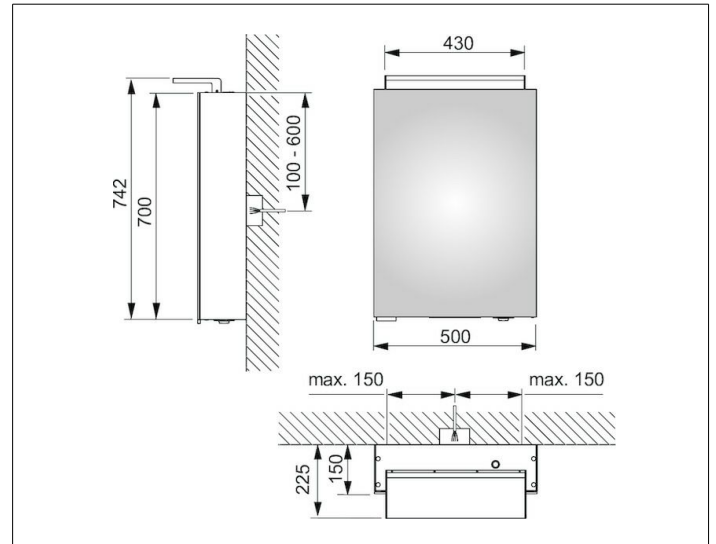

Royal L1
13601171131 Mirror cabinet

PRODUCT

DRAWING

PRODUCT ATTRIBUTES

1 hinged double sided crystal mirror door,
 exterior body sides mirrored

Operation:

External dimmer with the functions:

- on/off
- dim
- Changing between 3 lighting options

Illumination:

Attachment light with direct illumination and indirect wall
 lighting, additional washbasin illumination in the bottom
 panel

light colour 3000 kelvin (warm white),
 LED 21 watt (lifespan > 30.000 hours)
 infinitely dimmable
 EEK: C , 21 kWh/1000h

EQUIPMENT

- 1 shaver socket (internal)
- 3 adjustable glass shelves

SURFACE

silver anodized/right hand

DIMENSION

500 x 742 x 150 mm