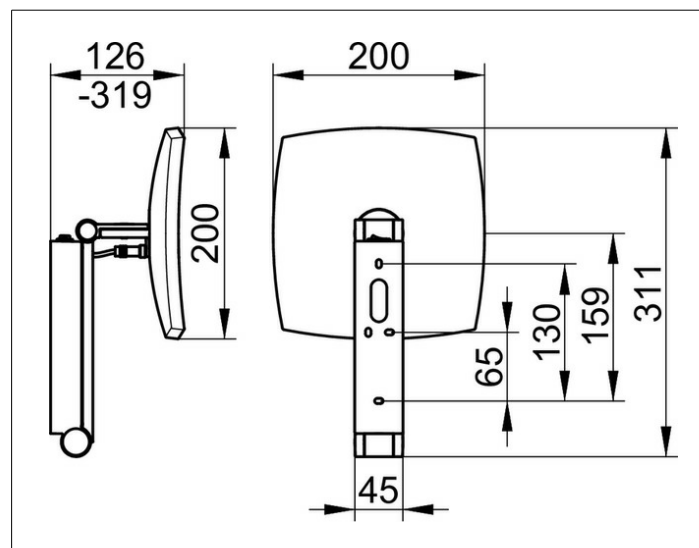

**Cosmetic mirrors**

**17613019004 Cosmetic mirror**

**PRODUCT**

**DRAWING**

**PRODUCT ATTRIBUTES**

illuminated, 1 light colour 6500 kelvin (day light),  
 Operation via rocker switch,  
 on pivoted rail adjustable in three dimensions,  
 one-sided mirror, magnification factor x 5  
 Operation:  
 with integrated rocker switch  
 Power supply:  
 12v power supply integrated into wall arm,  
 input 220-240 V  
 Illumination:  
 LED 7 watt (lifespan > 50.000 hours)  
 EEK: D , 8 kWh/1000h

**SURFACE**

chrome-plated

**DIMENSION**

mit Wippschalter

**SPECIFICATIONS**

KEUCO iLook\_move Cosmetic Mirror, 17613019004  
 High-quality cosmetic mirror, high-gloss chrome-plated,  
 illuminated,  
 square, with elegant curved edges,  
 on swivel arm made of a robust,  
 rectangular metal profile with concealed high-  
 performance hinges,  
 flat wall mounting with 4 attachment points  
 for optimal load distribution,  
 three-dimensionally adjustable, mirror concave on one  
 side,  
 magnification factor x 5,  
 12V power supply and rocker switch integrated in the wall  
 section  
 Input range 220-240V,  
 wiring integrated in the swivel arm,  
 lighting: 7 Watt LED (maintenance-free),  
 standby consumption: 0 Watt,  
 1 light color: 6500 kelvin (daylight),  
 height of the wall fastening approx. 200 mm, width  
 approx. 45 mm,  
 maximum height approx. 500 mm,  
 external dimensions: 200 x 200 mm, maximum projection  
 approx. 300 mm,  
 the cosmetic mirror is mounted concealed,  
 delivery incl. corrosion-free mounting material