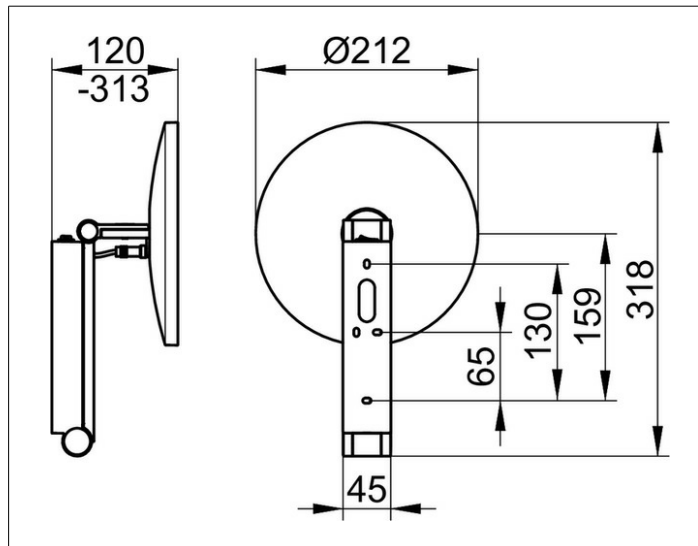

Cosmetic mirrors

17612019004 Cosmetic mirror

PRODUCT

DRAWING

PRODUCT ATTRIBUTES

illuminated, 1 light colour 6500 kelvin (day light),
 Operation via rocker switch,
 on pivoted rail adjustable in three dimensions,
 one-sided mirror, magnification factor x 5
 Operation:
 with integrated rocker switch
 Power supply:
 12v power supply integrated into wall arm,
 input 220-240 V
 Illumination:
 LED 4,5 watt (lifespan > 50.000 hours)
 EEK: D , 5 kWh/1000h

SURFACE

chrome-plated

DIMENSION

mit Wippschalter

SPECIFICATIONS

KEUCO iLook_move Cosmetic Mirror, 17612019004
 High quality cosmetic mirror, round,
 high-gloss chrome-plated, illuminated,
 on swivel arm made of a robust,
 rectangular metal profile with concealed high-performance hinges,
 flat wall mounting with 4 attachment points
 for optimal load distribution,
 three-dimensionally adjustable, mirror concave on one side,
 magnification factor x 5,
 12V power supply and rocker switch integrated in the wall section,
 input range 220-240 V,
 wiring integrated in the swivel arm,
 lighting: 1 x 4.5 Watt LED (maintenance-free),
 standby consumption: 0 Watt,
 operation exclusively via room light switch,
 not included in the delivery,
 1 light color: 6500 kelvin (daylight),
 height of wall mounting approx. 200 mm, width approx. 45 mm,
 maximum height approx. 500 mm,
 outer diameter 212 mm, maximum projection approx. 313 mm,
 the cosmetic mirror is mounted concealed,
 delivery incl. corrosion-free mounting material