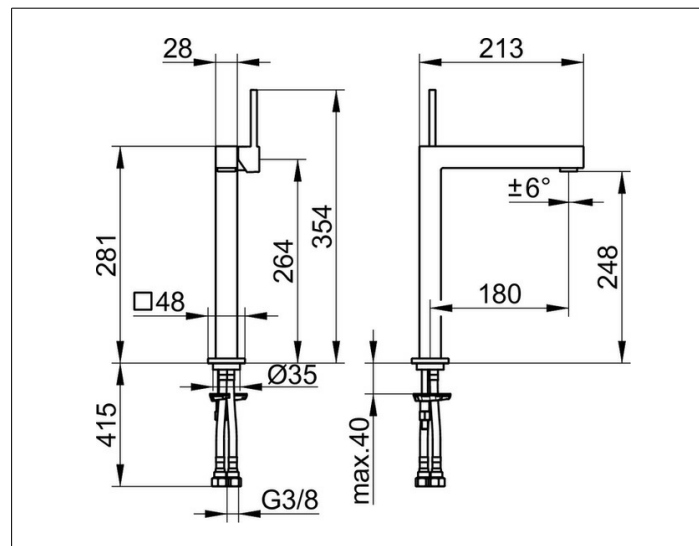

Edition 90 Square

59102010103 Single lever basin mixer 250

PRODUCT

DRAWING

PRODUCT ATTRIBUTES

without pop-up waste,
 single hole installation,
 cartridge with ceramic discs,
 aerator M 24x1, adjustable,
 pressure hoses 435 mm, G 3/8 inch
 flow rate reduced to 7,6 l/min.

SURFACE

chrome-plated