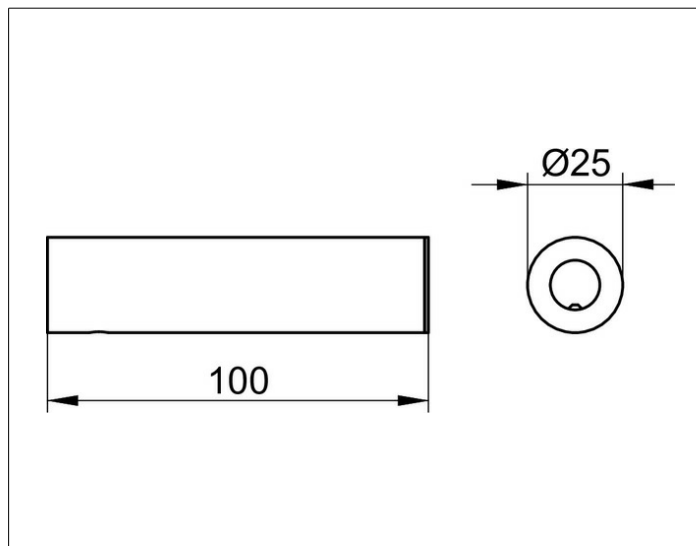

Collection Reva

1286301000 Spare paper holder

PRODUCT

DRAWING

SURFACE

chrome-plated