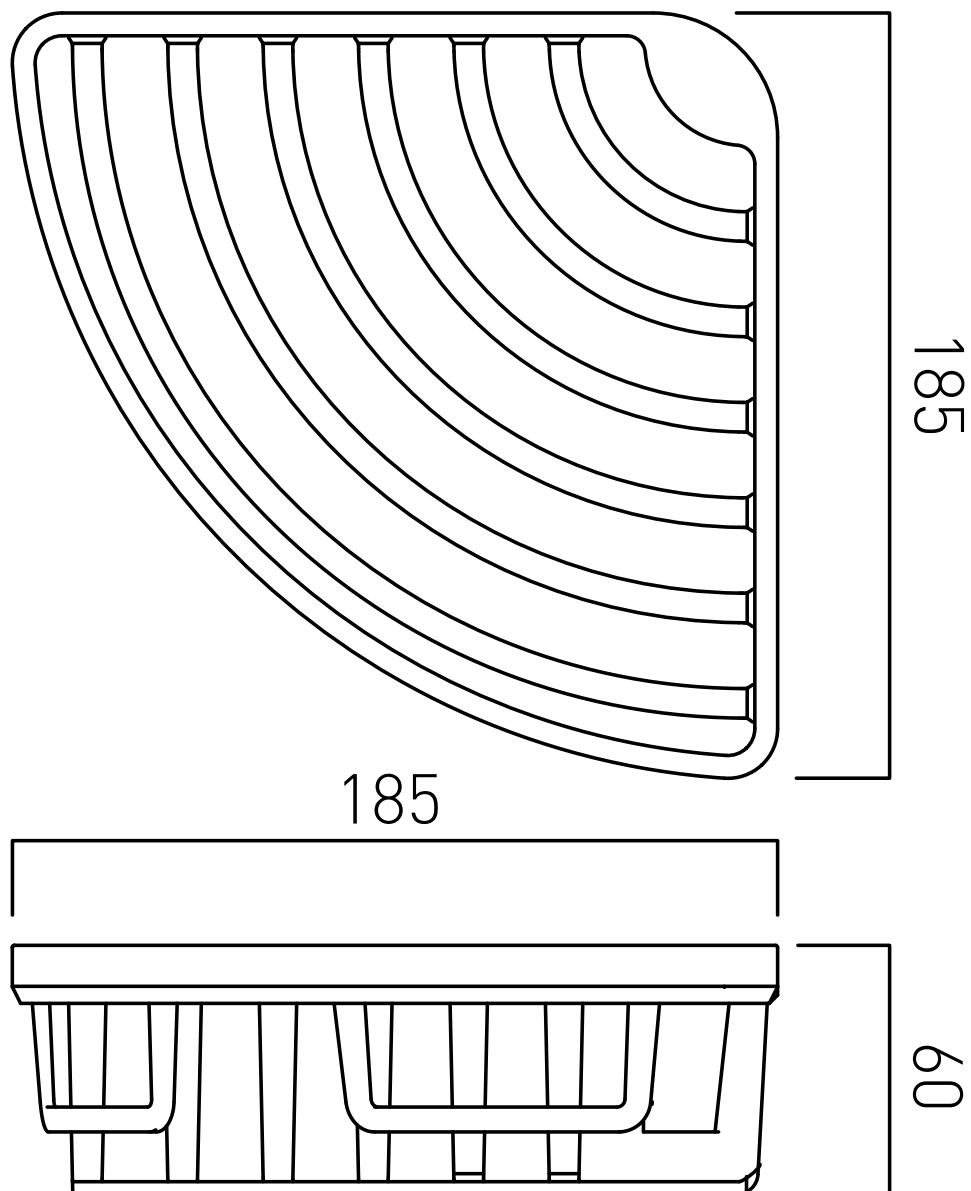

TECHNICAL DRAWING

COLLECTION: BASKETS

PRODUCT CODE: BAS-2000-C/P

tel: 01934 744466
email: sales@vado.com
www.vado.com

where inspiration flows
taps | showering | accessories