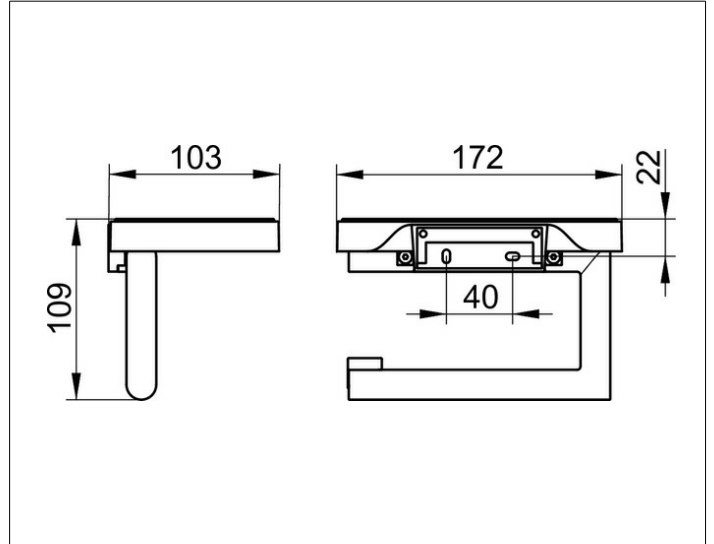

Collection Reva

12873019000 Toilet paper holder

PRODUCT

DRAWING

PRODUCT ATTRIBUTES

with shelf, open form
for 100/120 mm wide paper rolls

SURFACE

chrome-plated